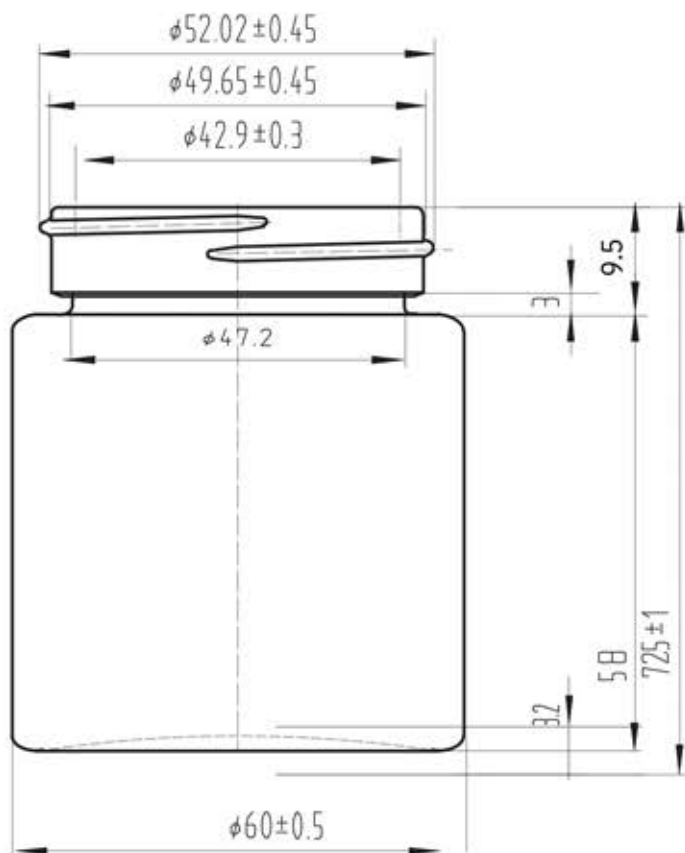

130ml overflow
capacity

120 ml capacity
to shoulder

40 dram 53mm Child Resistant
Symmetric Glass Jar

2018 6.3

 **e * BOTTLES420.COM**
a higher level of expertise