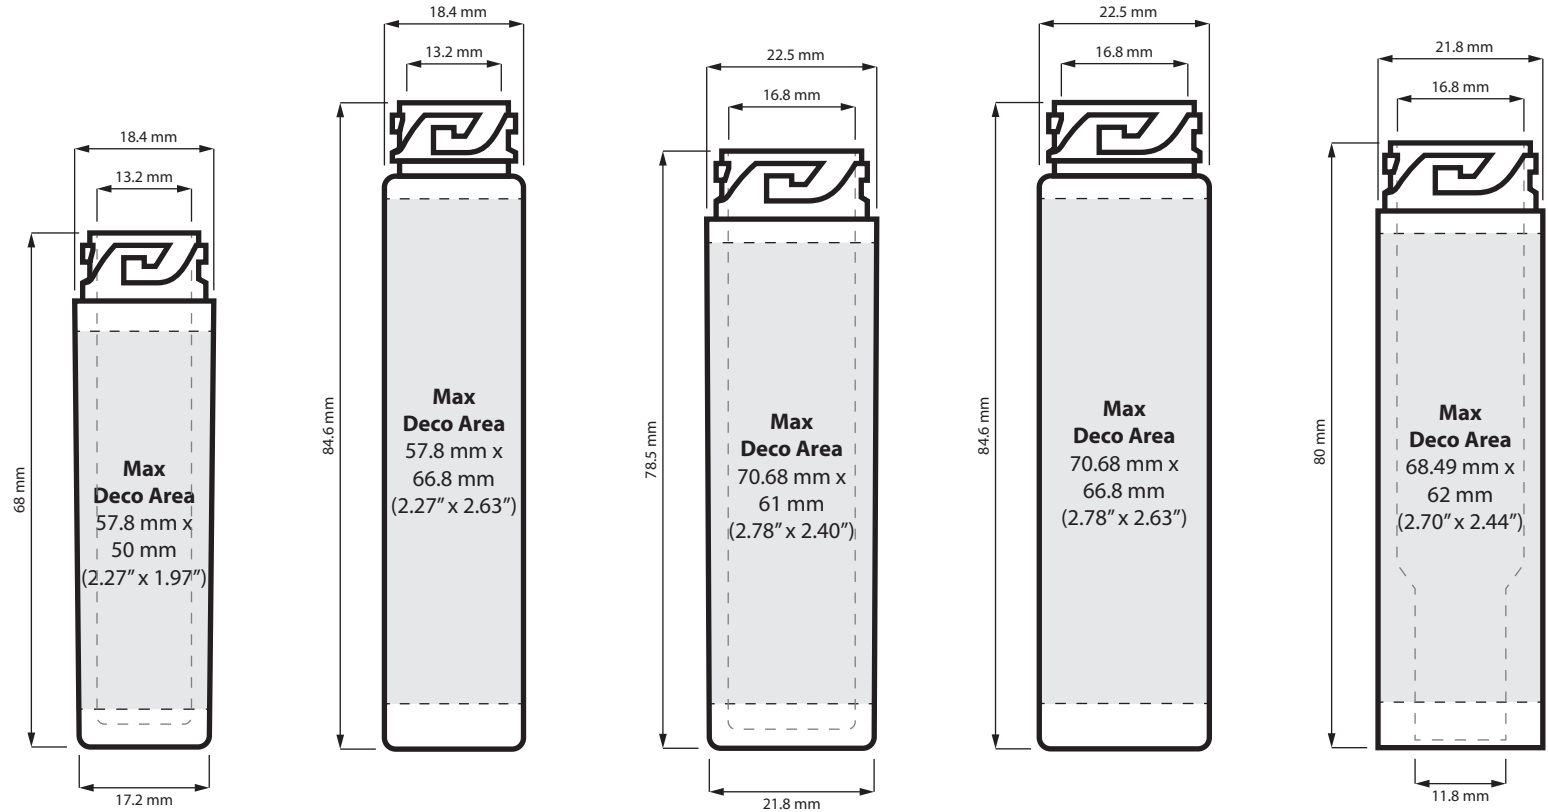

SCALE = 1:1

SIZE	2.66"	3.5"	3"	3.5"	3"
NECK	16/LUG	16/LUG	20/LUG	20/LUG	20/LUG
DIAMETER / HEIGHT OPENING (ID)	18.4 mm / 68 mm 13.2 mm	18.4 mm / 84.6 mm 13.2 mm	22.5 mm / 78.5 mm 16.8 mm	22.5 mm / 84.6 mm 16.8 mm	21.8 mm / 80 mm 16.8 mm
HEIGHT WITH CHILD RESISTANT (CR) CLOSURES	Straight: 72.50 mm Dome: 72.60 mm Ribbed Text Style: 73 mm	Straight: 89.10 mm Dome: 89.20 mm Ribbed Text Style: 89.60 mm	Straight: 83.30 mm Dome: 83.30 mm Ribbed Text Style: 83.60 mm Smooth Pictorial: 83.30 mm Extra Tall: 96.20 mm	Straight: 89.40 mm Dome: 89.40 mm Ribbed Text Style: 89.70 mm Smooth Pictorial: 89.40 mm Extra Tall: 102.30 mm	Straight: 84.80 mm Dome: 84.80 mm Ribbed Text Style: 85.10 mm Straight Pictorial: 84.80 mm Extra Tall: 97.70 mm

SPECIFICATIONS DISPOSABLE VAPE PEN CONTAINERS

SCALE = 1:1