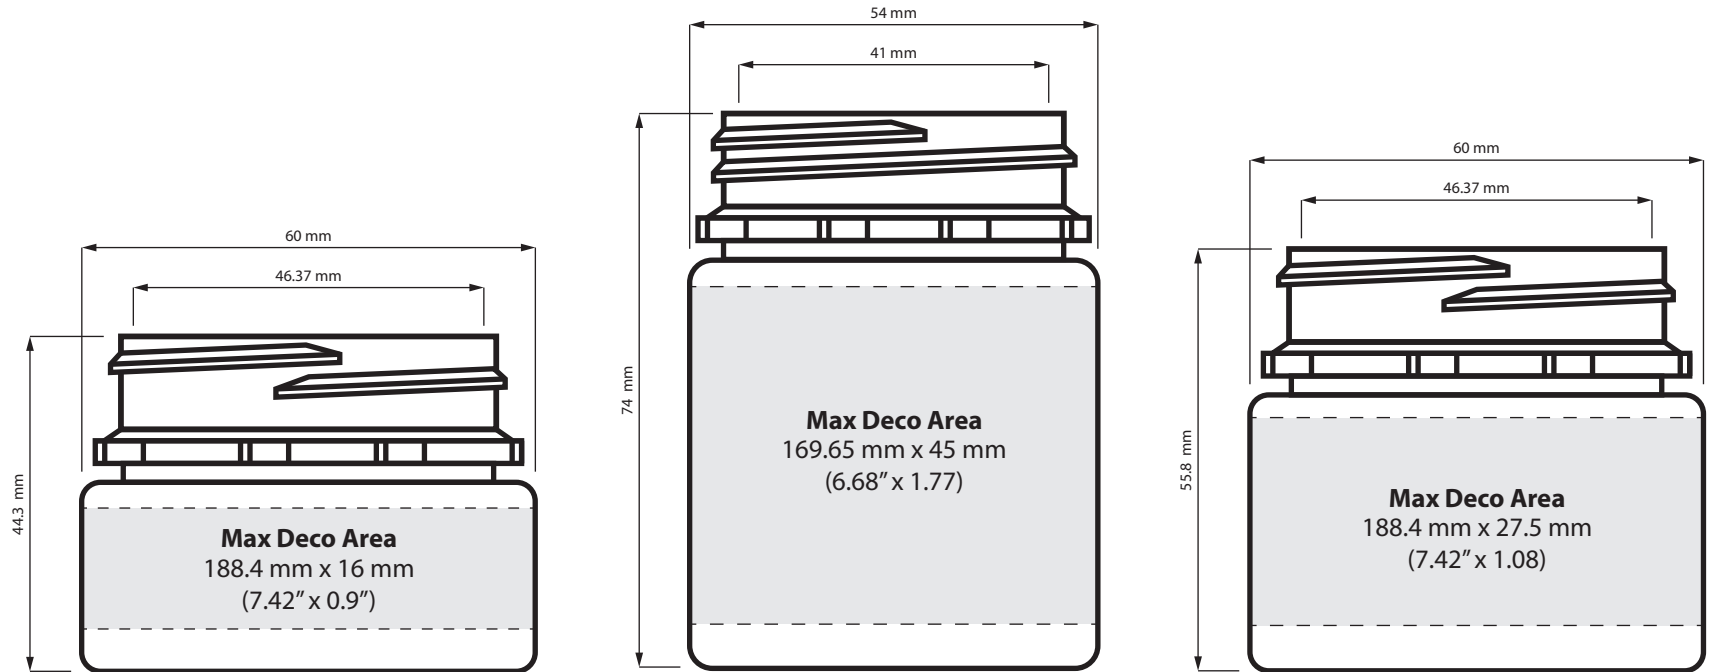

SPECIFICATIONS STRAIGHT SIDED PET CRTE JARS

SCALE = 1:1

	2 OZ	30 DRAM (45MM)	30 DRAM
SIZE	2 OZ	30 DRAM (45MM)	30 DRAM
HOLDS	2 oz, 60 ml 2 grams to 1/8th of flower	3.5 oz, 100 ml 1/8th of flower	3.5 oz, 100 ml 1/8th of flower
DIAMETER / HEIGHT OPENING (ID)	60 mm / 44.3 mm 46.37 mm	54 mm / 74 mm 41 mm	60 mm / 55.8 mm 46.37 mm
HEIGHT WITH CHILD RESISTANT (CR) CLOSURES	49.38 mm	79.08 mm	60.88 mm

eBottles420.com | Phone: 561-203-2779 | Fax: 561-203-2797