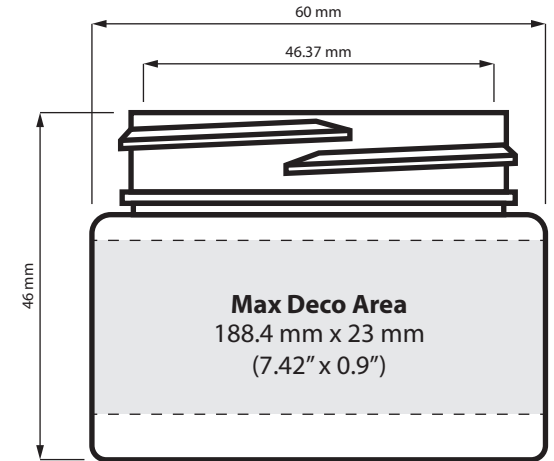

	20 DRAM
SIZE	2.5 oz, 75 ml
HOLDS	2 grams to 1/8th of flower
DIAMETER / HEIGHT OPENING (ID)	60 mm / 54.6 mm 42.9 mm
HEIGHT WITH CHILD RESISTANT (CR) CLOSURES	Straight: 59.68 mm Dome: 67.30 mm Extra Tall Straight: 77.46 mm Extra Tall Dome: 77.46 mm

SPECIFICATIONS HEAVY WEIGHT COSMETIC ROUND BASE GLASS JARS

SCALE = 1:1

	30 DRAM
SIZE	
HOLDS	3.5 oz, 100 ml, 1/8th of flower
DIAMETER / HEIGHT OPENING (ID)	60 mm / 65.6 mm 42.9 mm
HEIGHT WITH CHILD RESISTANT (CR) CLOSURES	Straight: 70.68 mm Dome: 78.30 mm Extra Tall Straight: 88.46 mm Extra Tall Dome: 88.46 mm

	40 DRAM
SIZE	
HOLDS	4 oz, 120 ml, 1/8th - 1/4 oz of flower
DIAMETER / HEIGHT OPENING (ID)	60 mm / 73.6 mm 42.9 mm
HEIGHT WITH CHILD RESISTANT (CR) CLOSURES	Straight: 78.68 mm Dome: 86.30 mm Extra Tall Straight: 96.46 mm Extra Tall Dome: 96.46 mm

SPECIFICATIONS
STRAIGHT SIDED PET JARS

SCALE = 1:1

	1 OZ	2 OZ	20 DRAM
SIZE	1 oz, 30 ml	2 oz, 60 ml	2.5 oz, 75 ml
HOLDS	1 gram of flower	2 grams to 1/8th of flower	1/8th of flower
DIAMETER / HEIGHT OPENING (ID)	43.3 mm / 48.6 mm 30.8 mm	60 mm / 38.5 mm 46.37 mm	60 mm / 46 mm 46.37 mm
HEIGHT WITH CHILD RESISTANT (CR) CLOSURES	Straight: 53.68 mm Dome: 61.30 mm	Straight: 43.58 mm Dome: 51.20 mm Extra Tall Straight: 56.28 mm Extra Tall Dome: 61.36 mm	Straight: 51.08 mm Dome: 58.70 mm Extra Tall Straight: 63.78 mm Extra Tall Dome: 68.86 mm