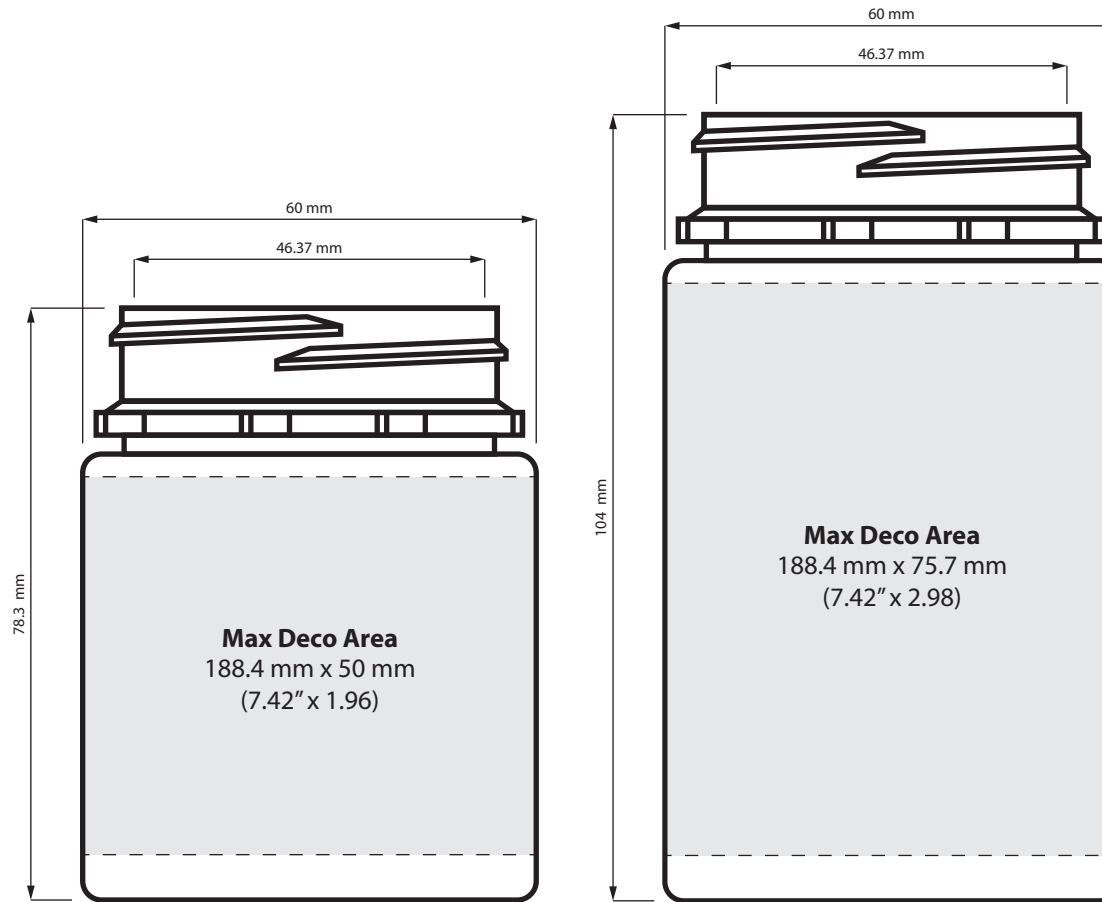

	40 DRAM
SIZE	
HOLDS	4 oz, 120 ml 1/8th - 1/4 oz of flower
DIAMETER / HEIGHT OPENING (ID)	60 mm / 73.5 mm 46.37 mm
HEIGHT WITH CHILD RESISTANT (CR) CLOSURES	Straight: 78.58 mm Dome: 86.20 mm Extra Tall Straight: 91.28 mm Extra Tall Dome: 96.36 mm

SPECIFICATIONS STRAIGHT SIDED PET CRTE JARS

SCALE = 1:1

	2 OZ	30 DRAM (45MM)	30 DRAM
SIZE	2 OZ	30 DRAM (45MM)	30 DRAM
HOLDS	2 oz, 60 ml 2 grams to 1/8th of flower	3.5 oz, 100 ml 1/8th of flower	3.5 oz, 100 ml 1/8th of flower
DIAMETER / HEIGHT OPENING (ID)	60 mm / 44.3 mm 46.37 mm	54 mm / 74 mm 41 mm	60 mm / 55.8 mm 46.37 mm
HEIGHT WITH CHILD RESISTANT (CR) CLOSURES	49.38 mm	79.08 mm	60.88 mm

eBottles420.com | Phone: 561-203-2779 | Fax: 561-203-2797

SPECIFICATIONS
STRAIGHT SIDED PET CRTE JARS

SCALE = 1:1

	40 DRAM
SIZE	
HOLDS	4 oz, 120 ml 1/8th - 1/4 oz of flower
DIAMETER / HEIGHT OPENING (ID)	60 mm / 78.3 mm 46.37 mm
HEIGHT WITH CHILD RESISTANT (CR) CLOSURES	83.38 mm

	60 DRAM
SIZE	
HOLDS	5 oz, 180 ml 1/4 oz of flower
DIAMETER / HEIGHT OPENING (ID)	55 mm / 104 mm 46.37 mm
HEIGHT WITH CHILD RESISTANT (CR) CLOSURES	109.08 mm