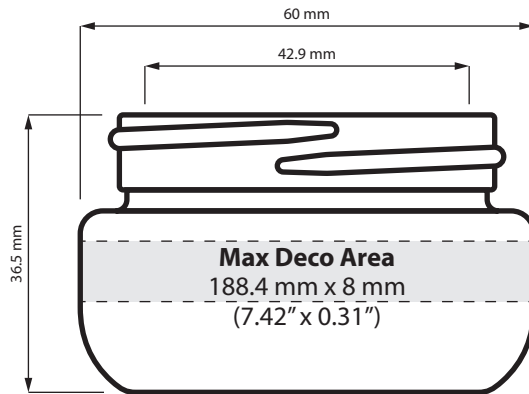

SPECIFICATIONS HEAVY WEIGHT COSMETIC ROUND BASE GLASS JARS

SCALE = 1:1

	1 OZ
SIZE	1 oz, 30 ml
HOLDS	1 gram of flower
DIAMETER / HEIGHT OPENING (ID)	60 mm / 36.5 mm 42.9 mm
HEIGHT WITH CHILD RESISTANT (CR) CLOSURES	Straight: 41.58 mm Dome: 49.20 mm Extra Tall Straight: 59.36 mm Extra Tall Dome: 59.36 mm

	20 DRAM
SIZE	2.5 oz, 75 ml
HOLDS	2 grams to 1/8th of flower
DIAMETER / HEIGHT OPENING (ID)	60 mm / 54.6 mm 42.9 mm
HEIGHT WITH CHILD RESISTANT (CR) CLOSURES	Straight: 59.68 mm Dome: 67.30 mm Extra Tall Straight: 77.46 mm Extra Tall Dome: 77.46 mm