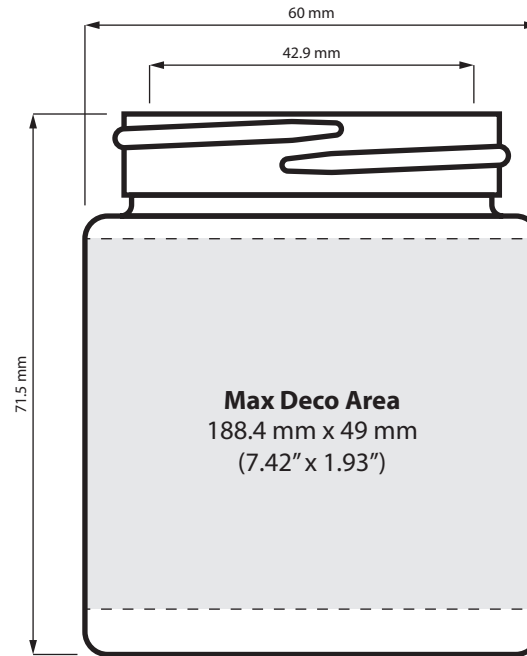

SPECIFICATIONS STRAIGHT SIDED GLASS JARS

SCALE = 1:1

	1 OZ	2 OZ	20 DRAM
SIZE	1 oz, 30 ml	2 oz, 60 ml	2.5 oz, 75 ml
HOLDS	1 gram of flower	2 grams to 1/8th of flower	1/8th of flower
DIAMETER / HEIGHT OPENING (ID)	43.3 mm / 48.6 mm 28.6 mm	60 mm / 50.52 mm 42.9 mm	60 mm / 51.9 mm 42.9 mm
HEIGHT WITH CHILD RESISTANT (CR) CLOSURES	Straight: 53.68 mm Dome: 61.30 mm	Straight: 55.60 mm Dome: 63.22 mm Extra Tall Straight: 73.38 mm Extra Tall Dome: 73.38 mm	Straight: 56.98 mm Dome: 64.60 mm Extra Tall Straight: 74.76 mm Extra Tall Dome: 74.76 mm

eBottles420.com | Phone: 561-203-2779 | Fax: 561-203-2797

SPECIFICATIONS STRAIGHT SIDED GLASS JARS

SCALE = 1:1

SIZE	30 DRAM
HOLDS	3.5 oz, 100 ml 1/8th of flower
DIAMETER / HEIGHT OPENING (ID)	60 mm / 64.5 mm 42.9 mm
HEIGHT WITH CHILD RESISTANT (CR) CLOSURES	Straight: 69.58 mm Dome: 77.20 mm Extra Tall Straight: 94.36 mm Extra Tall Dome: 94.36 mm

SIZE	40 DRAM
HOLDS	4 oz, 120 ml 1/8th - 1/4 oz of flower
DIAMETER / HEIGHT OPENING (ID)	60 mm / 71.5 mm 42.9 mm
HEIGHT WITH CHILD RESISTANT (CR) CLOSURES	Straight: 76.58 mm Dome: 84.20 mm Extra Tall Straight: 94.36 mm Extra Tall Dome: 94.36 mm

SPECIFICATIONS HEAVY WEIGHT COSMETIC ROUND BASE GLASS JARS

SCALE = 1:1

	1 OZ
SIZE	1 oz, 30 ml
HOLDS	1 gram of flower
DIAMETER / HEIGHT OPENING (ID)	60 mm / 36.5 mm 42.9 mm
HEIGHT WITH CHILD RESISTANT (CR) CLOSURES	Straight: 41.58 mm Dome: 49.20 mm Extra Tall Straight: 59.36 mm Extra Tall Dome: 59.36 mm