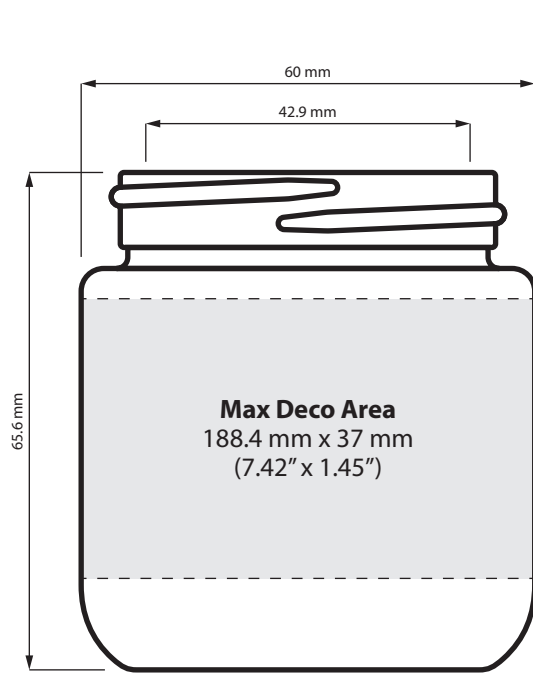

SPECIFICATIONS STRAIGHT SIDED GLASS JARS

SCALE = 1:1

	1 OZ	2 OZ	20 DRAM
SIZE	1 oz, 30 ml	2 oz, 60 ml	2.5 oz, 75 ml
HOLDS	1 gram of flower	2 grams to 1/8th of flower	1/8th of flower
DIAMETER / HEIGHT OPENING (ID)	43.3 mm / 48.6 mm 28.6 mm	60 mm / 50.52 mm 42.9 mm	60 mm / 51.9 mm 42.9 mm
HEIGHT WITH CHILD RESISTANT (CR) CLOSURES	Straight: 53.68 mm Dome: 61.30 mm	Straight: 55.60 mm Dome: 63.22 mm Extra Tall Straight: 73.38 mm Extra Tall Dome: 73.38 mm	Straight: 56.98 mm Dome: 64.60 mm Extra Tall Straight: 74.76 mm Extra Tall Dome: 74.76 mm

SPECIFICATIONS HEAVY WEIGHT COSMETIC ROUND BASE GLASS JARS

SCALE = 1:1

	1 OZ
SIZE	1 oz, 30 ml
HOLDS	1 gram of flower
DIAMETER / HEIGHT OPENING (ID)	60 mm / 36.5 mm 42.9 mm
HEIGHT WITH CHILD RESISTANT (CR) CLOSURES	Straight: 41.58 mm Dome: 49.20 mm Extra Tall Straight: 59.36 mm Extra Tall Dome: 59.36 mm

	20 DRAM
SIZE	2.5 oz, 75 ml
HOLDS	2 grams to 1/8th of flower
DIAMETER / HEIGHT OPENING (ID)	60 mm / 54.6 mm 42.9 mm
HEIGHT WITH CHILD RESISTANT (CR) CLOSURES	Straight: 59.68 mm Dome: 67.30 mm Extra Tall Straight: 77.46 mm Extra Tall Dome: 77.46 mm

SPECIFICATIONS HEAVY WEIGHT COSMETIC ROUND BASE GLASS JARS

SCALE = 1:1

	30 DRAM
SIZE	
HOLDS	3.5 oz, 100 ml, 1/8th of flower
DIAMETER / HEIGHT OPENING (ID)	60 mm / 65.6 mm 42.9 mm
HEIGHT WITH CHILD RESISTANT (CR) CLOSURES	Straight: 70.68 mm Dome: 78.30 mm Extra Tall Straight: 88.46 mm Extra Tall Dome: 88.46 mm