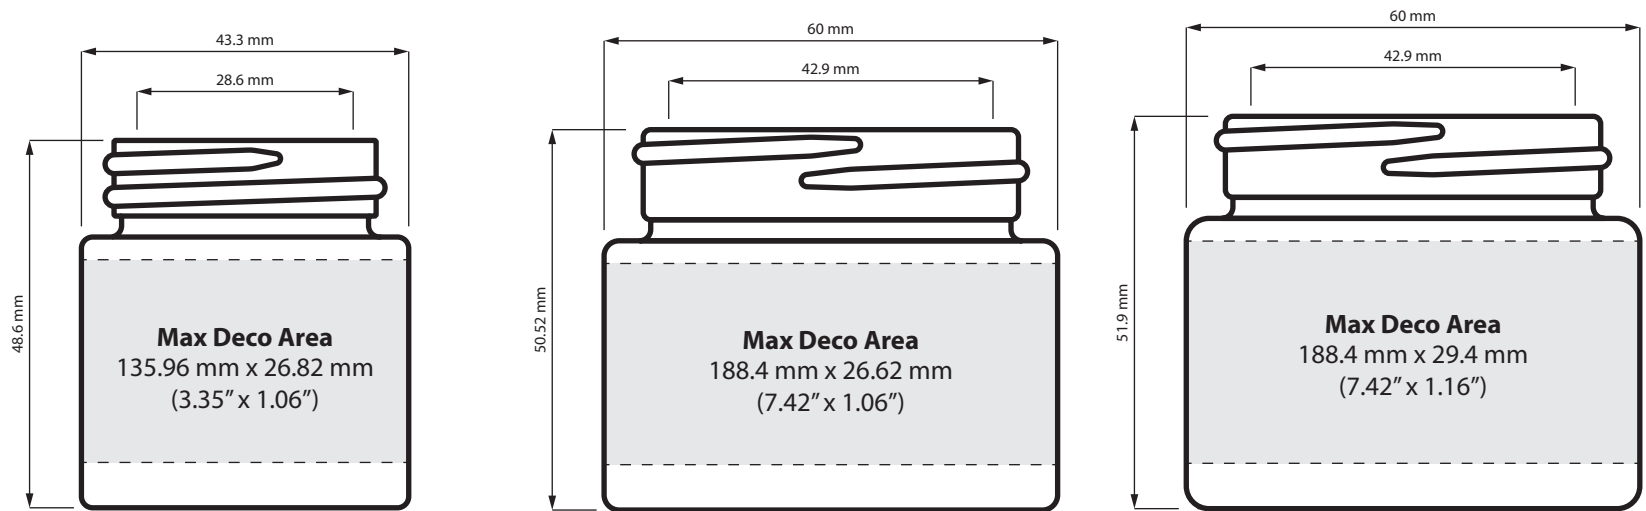

SPECIFICATIONS STRAIGHT SIDED GLASS JARS

SCALE = 1:1

	1 OZ	2 OZ	20 DRAM
SIZE	1 oz, 30 ml	2 oz, 60 ml	2.5 oz, 75 ml
HOLDS	1 gram of flower	2 grams to 1/8th of flower	1/8th of flower
DIAMETER / HEIGHT OPENING (ID)	43.3 mm / 48.6 mm 28.6 mm	60 mm / 50.52 mm 42.9 mm	60 mm / 51.9 mm 42.9 mm
HEIGHT WITH CHILD RESISTANT (CR) CLOSURES	Straight: 53.68 mm Dome: 61.30 mm	Straight: 55.60 mm Dome: 63.22 mm Extra Tall Straight: 73.38 mm Extra Tall Dome: 73.38 mm	Straight: 56.98 mm Dome: 64.60 mm Extra Tall Straight: 74.76 mm Extra Tall Dome: 74.76 mm

eBottles420.com | Phone: 561-203-2779 | Fax: 561-203-2797

SPECIFICATIONS STRAIGHT SIDED GLASS JARS

SCALE = 1:1

SIZE	30 DRAM
HOLDS	3.5 oz, 100 ml 1/8th of flower
DIAMETER / HEIGHT OPENING (ID)	60 mm / 64.5 mm 42.9 mm
HEIGHT WITH CHILD RESISTANT (CR) CLOSURES	Straight: 69.58 mm Dome: 77.20 mm Extra Tall Straight: 94.36 mm Extra Tall Dome: 94.36 mm

SPECIFICATIONS
STRAIGHT SIDED PET JARS

SCALE = 1:1

	1 OZ	2 OZ	20 DRAM
SIZE	1 oz, 30 ml	2 oz, 60 ml	2.5 oz, 75 ml
HOLDS	1 gram of flower	2 grams to 1/8th of flower	1/8th of flower
DIAMETER / HEIGHT OPENING (ID)	43.3 mm / 48.6 mm 30.8 mm	60 mm / 38.5 mm 46.37 mm	60 mm / 46 mm 46.37 mm
HEIGHT WITH CHILD RESISTANT (CR) CLOSURES	Straight: 53.68 mm Dome: 61.30 mm	Straight: 43.58 mm Dome: 51.20 mm Extra Tall Straight: 56.28 mm Extra Tall Dome: 61.36 mm	Straight: 51.08 mm Dome: 58.70 mm Extra Tall Straight: 63.78 mm Extra Tall Dome: 68.86 mm