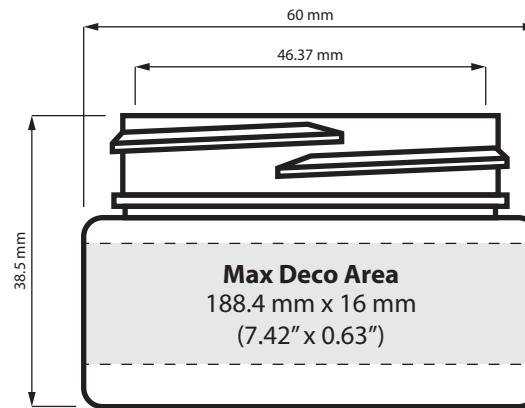

	20 DRAM
SIZE	2.5 oz, 75 ml
HOLDS	2 grams to 1/8th of flower
DIAMETER / HEIGHT OPENING (ID)	60 mm / 54.6 mm 42.9 mm
HEIGHT WITH CHILD RESISTANT (CR) CLOSURES	Straight: 59.68 mm Dome: 67.30 mm Extra Tall Straight: 77.46 mm Extra Tall Dome: 77.46 mm

SPECIFICATIONS HEAVY WEIGHT COSMETIC ROUND BASE GLASS JARS

SCALE = 1:1

	30 DRAM
SIZE	
HOLDS	3.5 oz, 100 ml, 1/8th of flower
DIAMETER / HEIGHT OPENING (ID)	60 mm / 65.6 mm 42.9 mm
HEIGHT WITH CHILD RESISTANT (CR) CLOSURES	Straight: 70.68 mm Dome: 78.30 mm Extra Tall Straight: 88.46 mm Extra Tall Dome: 88.46 mm

	40 DRAM
SIZE	
HOLDS	4 oz, 120 ml, 1/8th - 1/4 oz of flower
DIAMETER / HEIGHT OPENING (ID)	60 mm / 73.6 mm 42.9 mm
HEIGHT WITH CHILD RESISTANT (CR) CLOSURES	Straight: 78.68 mm Dome: 86.30 mm Extra Tall Straight: 96.46 mm Extra Tall Dome: 96.46 mm

SPECIFICATIONS
STRAIGHT SIDED PET JARS

SCALE = 1:1

	1 OZ	2 OZ	20 DRAM
SIZE	1 oz, 30 ml	2 oz, 60 ml	2.5 oz, 75 ml
HOLDS	1 gram of flower	2 grams to 1/8th of flower	1/8th of flower
DIAMETER / HEIGHT OPENING (ID)	43.3 mm / 48.6 mm 30.8 mm	60 mm / 38.5 mm 46.37 mm	60 mm / 46 mm 46.37 mm
HEIGHT WITH CHILD RESISTANT (CR) CLOSURES	Straight: 53.68 mm Dome: 61.30 mm	Straight: 43.58 mm Dome: 51.20 mm Extra Tall Straight: 56.28 mm Extra Tall Dome: 61.36 mm	Straight: 51.08 mm Dome: 58.70 mm Extra Tall Straight: 63.78 mm Extra Tall Dome: 68.86 mm