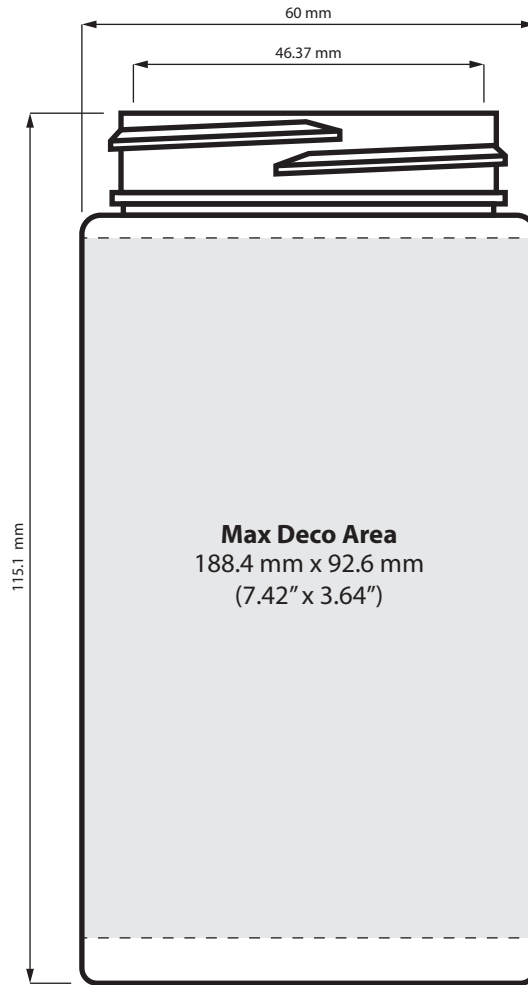

	40 DRAM
SIZE	
HOLDS	4 oz, 120 ml, 1/8th - 1/4 oz of flower
DIAMETER / HEIGHT OPENING (ID)	60 mm / 73.6 mm 42.9 mm
HEIGHT WITH CHILD RESISTANT (CR) CLOSURES	Straight: 78.68 mm Dome: 86.30 mm Extra Tall Straight: 96.46 mm Extra Tall Dome: 96.46 mm

SPECIFICATIONS
STRAIGHT SIDED PET JARS

SCALE = 1:1

	1 OZ	2 OZ	20 DRAM
SIZE	1 oz, 30 ml	2 oz, 60 ml	2.5 oz, 75 ml
HOLDS	1 gram of flower	2 grams to 1/8th of flower	1/8th of flower
DIAMETER / HEIGHT OPENING (ID)	43.3 mm / 48.6 mm 30.8 mm	60 mm / 38.5 mm 46.37 mm	60 mm / 46 mm 46.37 mm
HEIGHT WITH CHILD RESISTANT (CR) CLOSURES	Straight: 53.68 mm Dome: 61.30 mm	Straight: 43.58 mm Dome: 51.20 mm Extra Tall Straight: 56.28 mm Extra Tall Dome: 61.36 mm	Straight: 51.08 mm Dome: 58.70 mm Extra Tall Straight: 63.78 mm Extra Tall Dome: 68.86 mm

SPECIFICATIONS
STRAIGHT SIDED PET JARS

SCALE = 1:1

	30 DRAM	40 DRAM	60 DRAM
SIZE			
HOLDS	3.5 oz, 100 ml 1/8th of flower	4 oz, 120 ml 1/8th - 1/4 oz of flower	5 oz, 180 ml 1/4 oz of flower
DIAMETER / HEIGHT OPENING (ID)	60 mm / 52.8 mm 46.37 mm	60 mm / 73.5 mm 46.37 mm	55 mm / 104 mm 46.37 mm
HEIGHT WITH CHILD RESISTANT (CR) CLOSURES	Straight: 57.88 mm Dome: 65.50 mm Extra Tall Straight: 70.58 mm Extra Tall Dome: 75.66 mm	Straight: 78.58 mm Dome: 86.20 mm Extra Tall Straight: 91.28 mm Extra Tall Dome: 96.36 mm	Straight: 109.08 mm Dome: 116.70 mm Extra Tall Straight: 121.78 mm Extra Tall Dome: 126.86 mm

eBottles420.com | Phone: 561-203-2779 | Fax: 561-203-2797

SPECIFICATIONS
STRAIGHT SIDED PET JARS

SCALE = 1:1

	80 DRAM
SIZE	
HOLDS	3.5 oz, 100 ml 1/8th of flower
DIAMETER / HEIGHT OPENING (ID)	60 mm / 115.1 mm 42.9 mm
HEIGHT WITH CHILD RESISTANT (CR) CLOSURES	Straight: 120.18 mm Dome: 127.80 mm Extra Tall Straight: 132.88 mm Extra Tall Dome: 137.96 mm