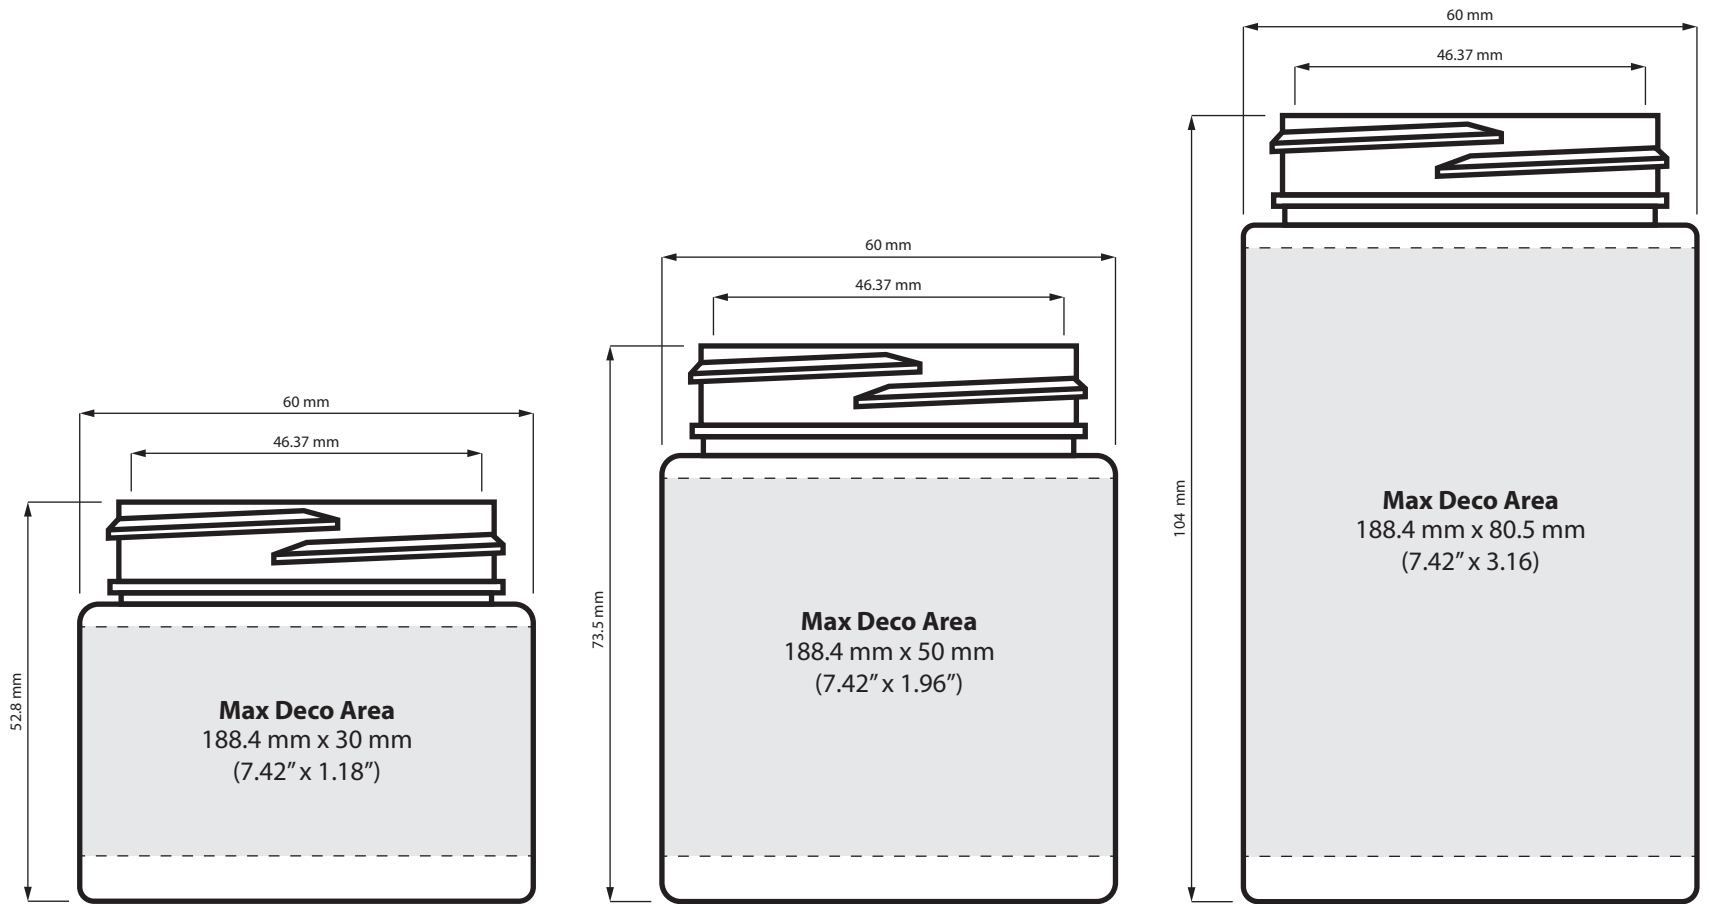

SPECIFICATIONS STRAIGHT SIDED GLASS JARS

SCALE = 1:1

	1 OZ	2 OZ	20 DRAM
SIZE	1 oz, 30 ml	2 oz, 60 ml	2.5 oz, 75 ml
HOLDS	1 gram of flower	2 grams to 1/8th of flower	1/8th of flower
DIAMETER / HEIGHT OPENING (ID)	43.3 mm / 48.6 mm 28.6 mm	60 mm / 50.52 mm 42.9 mm	60 mm / 51.9 mm 42.9 mm
HEIGHT WITH CHILD RESISTANT (CR) CLOSURES	Straight: 53.68 mm Dome: 61.30 mm	Straight: 55.60 mm Dome: 63.22 mm Extra Tall Straight: 73.38 mm Extra Tall Dome: 73.38 mm	Straight: 56.98 mm Dome: 64.60 mm Extra Tall Straight: 74.76 mm Extra Tall Dome: 74.76 mm

SPECIFICATIONS
STRAIGHT SIDED PET JARS

SCALE = 1:1

	1 OZ	2 OZ	20 DRAM
SIZE	1 oz, 30 ml	2 oz, 60 ml	2.5 oz, 75 ml
HOLDS	1 gram of flower	2 grams to 1/8th of flower	1/8th of flower
DIAMETER / HEIGHT OPENING (ID)	43.3 mm / 48.6 mm 30.8 mm	60 mm / 38.5 mm 46.37 mm	60 mm / 46 mm 46.37 mm
HEIGHT WITH CHILD RESISTANT (CR) CLOSURES	Straight: 53.68 mm Dome: 61.30 mm	Straight: 43.58 mm Dome: 51.20 mm Extra Tall Straight: 56.28 mm Extra Tall Dome: 61.36 mm	Straight: 51.08 mm Dome: 58.70 mm Extra Tall Straight: 63.78 mm Extra Tall Dome: 68.86 mm

SPECIFICATIONS
STRAIGHT SIDED PET JARS

SCALE = 1:1

	30 DRAM	40 DRAM	60 DRAM
SIZE			
HOLDS	3.5 oz, 100 ml 1/8th of flower	4 oz, 120 ml 1/8th - 1/4 oz of flower	5 oz, 180 ml 1/4 oz of flower
DIAMETER / HEIGHT OPENING (ID)	60 mm / 52.8 mm 46.37 mm	60 mm / 73.5 mm 46.37 mm	55 mm / 104 mm 46.37 mm
HEIGHT WITH CHILD RESISTANT (CR) CLOSURES	Straight: 57.88 mm Dome: 65.50 mm Extra Tall Straight: 70.58 mm Extra Tall Dome: 75.66 mm	Straight: 78.58 mm Dome: 86.20 mm Extra Tall Straight: 91.28 mm Extra Tall Dome: 96.36 mm	Straight: 109.08 mm Dome: 116.70 mm Extra Tall Straight: 121.78 mm Extra Tall Dome: 126.86 mm