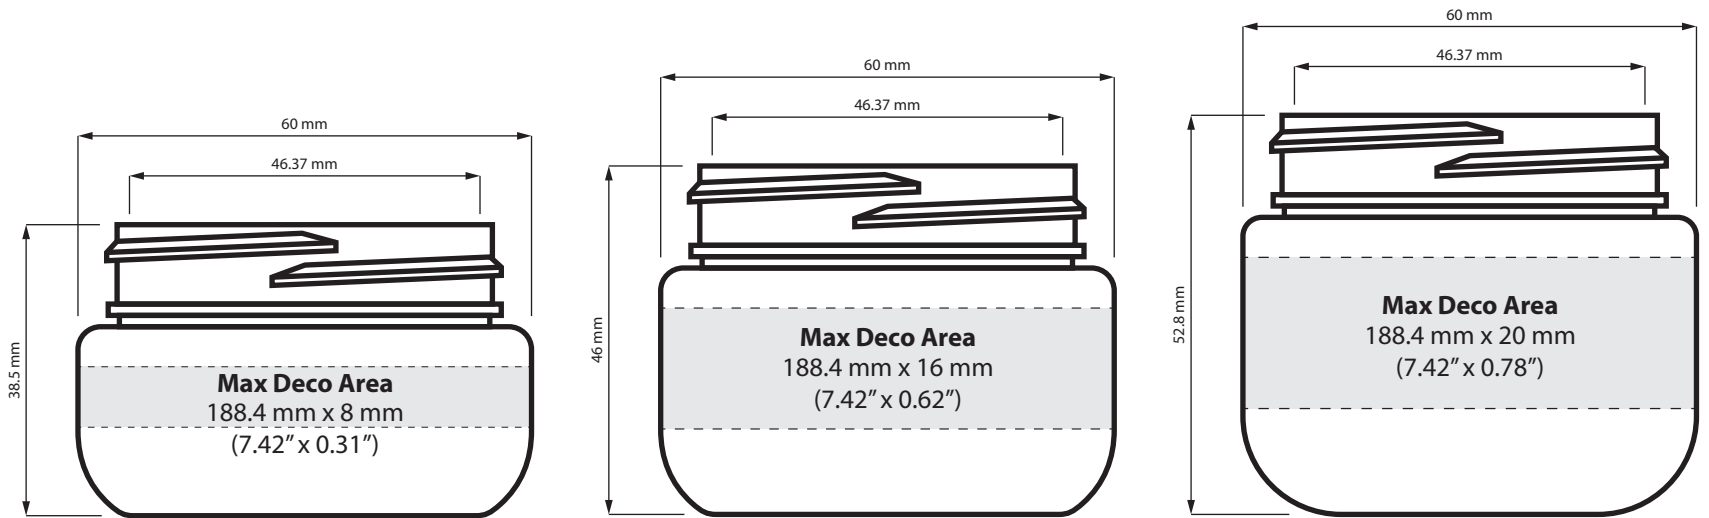

SPECIFICATIONS ROUND BASE PET JARS

SCALE = 1:1

	2 OZ	20 DRAM	30 DRAM
SIZE	2 oz, 60 ml	2.5 oz, 75 ml	3.5 oz, 100 ml
HOLDS	2 grams to 1/8th of flower	1/8th of flower	1/8th of flower
DIAMETER / HEIGHT	60 mm / 38.5 mm	60 mm / 46 mm	60 mm / 52.8 mm
OPENING (ID)	46.37 mm	46.37 mm	46.37 mm
HEIGHT WITH CHILD RESISTANT (CR) CLOSURES	Straight: 43.58 mm Dome: 51.20 mm Extra Tall Straight: 56.28 mm Extra Tall Dome: 61.36 mm	Straight: 51.08 mm Dome: 58.70 mm Extra Tall Straight: 63.78 mm Extra Tall Dome: 68.86 mm	Straight: 57.88 mm Dome: 65.50 mm Extra Tall Straight: 70.58 mm Extra Tall Dome: 75.66 mm