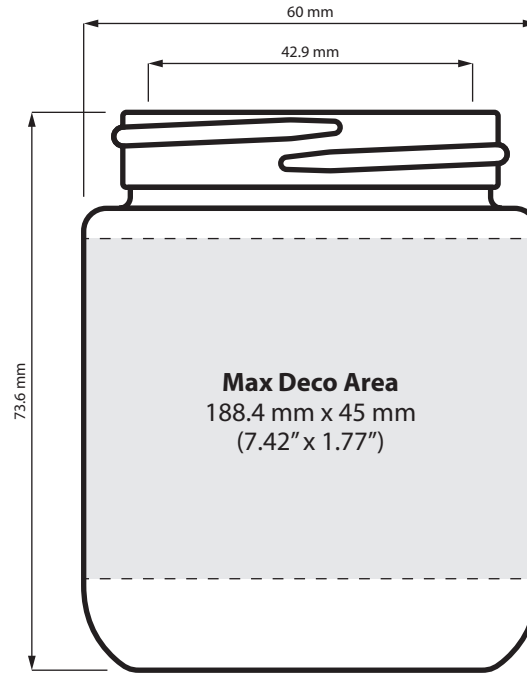

SIZE	60 DRAM
HOLDS	5 oz, 180 ml 1/4 oz of flower
DIAMETER / HEIGHT OPENING (ID)	55 mm / 116 mm 42.9 mm
HEIGHT WITH CHILD RESISTANT (CR) CLOSURES	Straight: 121.08 mm Dome: 128.07 mm Extra Tall Straight: 138.86 mm Extra Tall Dome: 138.86 mm

SPECIFICATIONS HEAVY WEIGHT COSMETIC ROUND BASE GLASS JARS

SCALE = 1:1

	1 OZ
SIZE	1 oz, 30 ml
HOLDS	1 gram of flower
DIAMETER / HEIGHT OPENING (ID)	60 mm / 36.5 mm 42.9 mm
HEIGHT WITH CHILD RESISTANT (CR) CLOSURES	Straight: 41.58 mm Dome: 49.20 mm Extra Tall Straight: 59.36 mm Extra Tall Dome: 59.36 mm

	20 DRAM
SIZE	2.5 oz, 75 ml
HOLDS	2 grams to 1/8th of flower
DIAMETER / HEIGHT OPENING (ID)	60 mm / 54.6 mm 42.9 mm
HEIGHT WITH CHILD RESISTANT (CR) CLOSURES	Straight: 59.68 mm Dome: 67.30 mm Extra Tall Straight: 77.46 mm Extra Tall Dome: 77.46 mm

SPECIFICATIONS HEAVY WEIGHT COSMETIC ROUND BASE GLASS JARS

SCALE = 1:1

	30 DRAM
SIZE	
HOLDS	3.5 oz, 100 ml, 1/8th of flower
DIAMETER / HEIGHT OPENING (ID)	60 mm / 65.6 mm 42.9 mm
HEIGHT WITH CHILD RESISTANT (CR) CLOSURES	Straight: 70.68 mm Dome: 78.30 mm Extra Tall Straight: 88.46 mm Extra Tall Dome: 88.46 mm