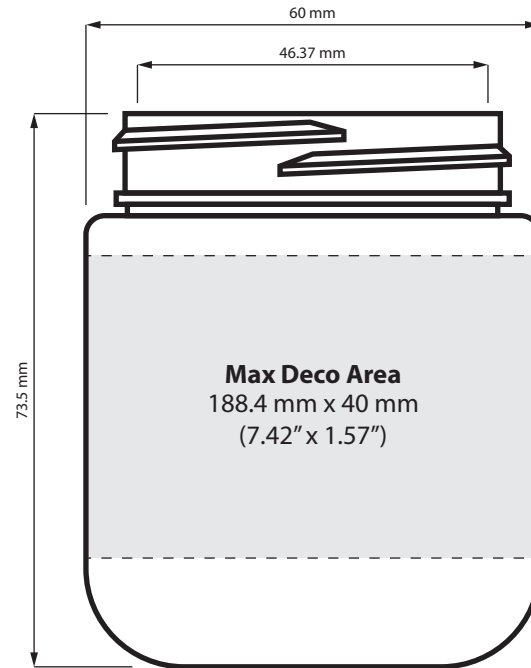

SPECIFICATIONS
ROUND BASE PET JARS

SCALE = 1:1

	4 OZ
SIZE	
HOLDS	4 oz, 118 ml 1/8th of flower
DIAMETER / HEIGHT OPENING (ID)	60 mm / 67 mm 46.37 mm
HEIGHT WITH CHILD RESISTANT (CR) CLOSURES	Straight: 72.80 mm Dome: 79.70 mm Extra Tall Straight: 84.78 mm Extra Tall Dome: 89.86 mm

	40 DRAM
SIZE	
HOLDS	4 oz, 120 ml 1/8th - 1/4 oz of flower
DIAMETER / HEIGHT OPENING (ID)	60 mm / 73.5 mm 46.37 mm
HEIGHT WITH CHILD RESISTANT (CR) CLOSURES	Straight: 78.58 mm Dome: 86.20 mm Extra Tall Straight: 91.28 mm Extra Tall Dome: 96.36 mm