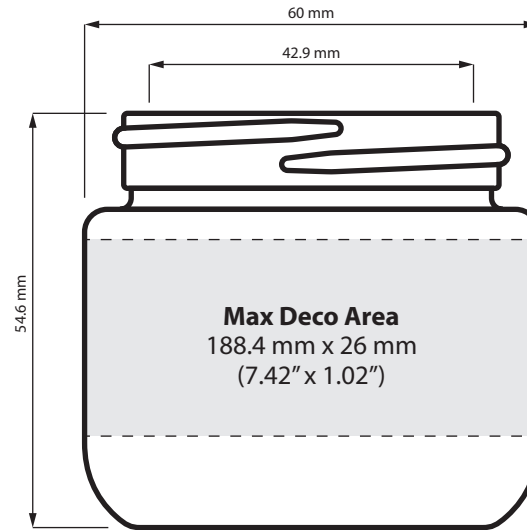

SPECIFICATIONS HEAVY WEIGHT COSMETIC ROUND BASE GLASS JARS

SCALE = 1:1

	1 OZ
SIZE	1 oz, 30 ml
HOLDS	1 gram of flower
DIAMETER / HEIGHT OPENING (ID)	60 mm / 36.5 mm 42.9 mm
HEIGHT WITH CHILD RESISTANT (CR) CLOSURES	Straight: 41.58 mm Dome: 49.20 mm Extra Tall Straight: 59.36 mm Extra Tall Dome: 59.36 mm

	20 DRAM
SIZE	2.5 oz, 75 ml
HOLDS	2 grams to 1/8th of flower
DIAMETER / HEIGHT OPENING (ID)	60 mm / 54.6 mm 42.9 mm
HEIGHT WITH CHILD RESISTANT (CR) CLOSURES	Straight: 59.68 mm Dome: 67.30 mm Extra Tall Straight: 77.46 mm Extra Tall Dome: 77.46 mm