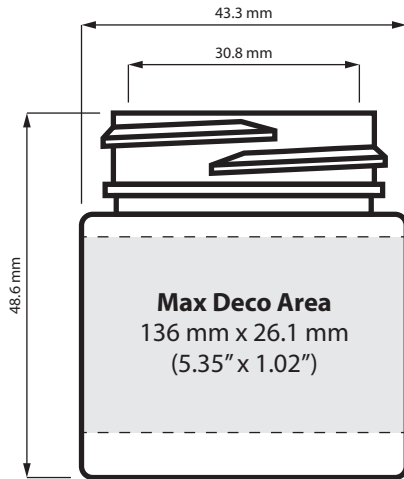

	20 DRAM
SIZE	2.5 oz, 75 ml
HOLDS	2 grams to 1/8th of flower
DIAMETER / HEIGHT OPENING (ID)	60 mm / 54.6 mm 42.9 mm
HEIGHT WITH CHILD RESISTANT (CR) CLOSURES	Straight: 59.68 mm Dome: 67.30 mm Extra Tall Straight: 77.46 mm Extra Tall Dome: 77.46 mm

SPECIFICATIONS HEAVY WEIGHT COSMETIC ROUND BASE GLASS JARS

SCALE = 1:1

	30 DRAM
SIZE	
HOLDS	3.5 oz, 100 ml, 1/8th of flower
DIAMETER / HEIGHT OPENING (ID)	60 mm / 65.6 mm 42.9 mm
HEIGHT WITH CHILD RESISTANT (CR) CLOSURES	Straight: 70.68 mm Dome: 78.30 mm Extra Tall Straight: 88.46 mm Extra Tall Dome: 88.46 mm

	40 DRAM
SIZE	
HOLDS	4 oz, 120 ml, 1/8th - 1/4 oz of flower
DIAMETER / HEIGHT OPENING (ID)	60 mm / 73.6 mm 42.9 mm
HEIGHT WITH CHILD RESISTANT (CR) CLOSURES	Straight: 78.68 mm Dome: 86.30 mm Extra Tall Straight: 96.46 mm Extra Tall Dome: 96.46 mm

SPECIFICATIONS
STRAIGHT SIDED PET JARS

SCALE = 1:1

	1 OZ	2 OZ	20 DRAM
SIZE	1 oz, 30 ml	2 oz, 60 ml	2.5 oz, 75 ml
HOLDS	1 gram of flower	2 grams to 1/8th of flower	1/8th of flower
DIAMETER / HEIGHT OPENING (ID)	43.3 mm / 48.6 mm 30.8 mm	60 mm / 38.5 mm 46.37 mm	60 mm / 46 mm 46.37 mm
HEIGHT WITH CHILD RESISTANT (CR) CLOSURES	Straight: 53.68 mm Dome: 61.30 mm	Straight: 43.58 mm Dome: 51.20 mm Extra Tall Straight: 56.28 mm Extra Tall Dome: 61.36 mm	Straight: 51.08 mm Dome: 58.70 mm Extra Tall Straight: 63.78 mm Extra Tall Dome: 68.86 mm