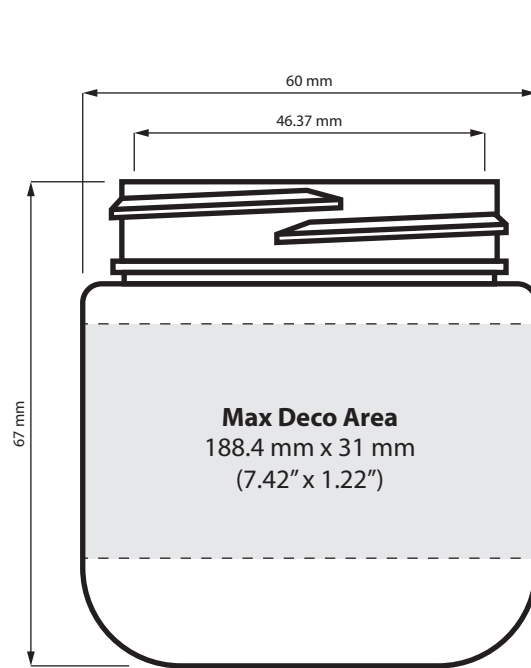

SPECIFICATIONS
ROUND BASE PET JARS

SCALE = 1:1

	4 OZ
SIZE	
HOLDS	4 oz, 118 ml 1/8th of flower
DIAMETER / HEIGHT OPENING (ID)	60 mm / 67 mm 46.37 mm
HEIGHT WITH CHILD RESISTANT (CR) CLOSURES	Straight: 72.80 mm Dome: 79.70 mm Extra Tall Straight: 84.78 mm Extra Tall Dome: 89.86 mm

	40 DRAM
SIZE	
HOLDS	4 oz, 120 ml 1/8th - 1/4 oz of flower
DIAMETER / HEIGHT OPENING (ID)	60 mm / 73.5 mm 46.37 mm
HEIGHT WITH CHILD RESISTANT (CR) CLOSURES	Straight: 78.58 mm Dome: 86.20 mm Extra Tall Straight: 91.28 mm Extra Tall Dome: 96.36 mm