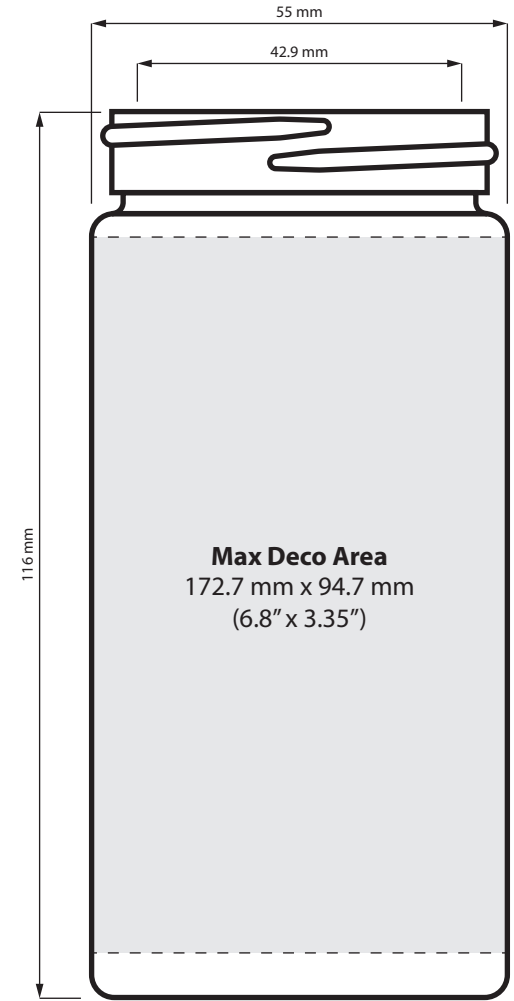

SPECIFICATIONS STRAIGHT SIDED GLASS JARS

SCALE = 1:1

	1 OZ	2 OZ	20 DRAM
SIZE	1 oz, 30 ml	2 oz, 60 ml	2.5 oz, 75 ml
HOLDS	1 gram of flower	2 grams to 1/8th of flower	1/8th of flower
DIAMETER / HEIGHT OPENING (ID)	43.3 mm / 48.6 mm 28.6 mm	60 mm / 50.52 mm 42.9 mm	60 mm / 51.9 mm 42.9 mm
HEIGHT WITH CHILD RESISTANT (CR) CLOSURES	Straight: 53.68 mm Dome: 61.30 mm	Straight: 55.60 mm Dome: 63.22 mm Extra Tall Straight: 73.38 mm Extra Tall Dome: 73.38 mm	Straight: 56.98 mm Dome: 64.60 mm Extra Tall Straight: 74.76 mm Extra Tall Dome: 74.76 mm

eBottles420.com | Phone: 561-203-2779 | Fax: 561-203-2797

SPECIFICATIONS STRAIGHT SIDED GLASS JARS

SCALE = 1:1

SIZE	30 DRAM
HOLDS	3.5 oz, 100 ml 1/8th of flower
DIAMETER / HEIGHT OPENING (ID)	60 mm / 64.5 mm 42.9 mm
HEIGHT WITH CHILD RESISTANT (CR) CLOSURES	Straight: 69.58 mm Dome: 77.20 mm Extra Tall Straight: 94.36 mm Extra Tall Dome: 94.36 mm

SIZE	40 DRAM
HOLDS	4 oz, 120 ml 1/8th - 1/4 oz of flower
DIAMETER / HEIGHT OPENING (ID)	60 mm / 71.5 mm 42.9 mm
HEIGHT WITH CHILD RESISTANT (CR) CLOSURES	Straight: 76.58 mm Dome: 84.20 mm Extra Tall Straight: 94.36 mm Extra Tall Dome: 94.36 mm

SIZE	60 DRAM
HOLDS	5 oz, 180 ml 1/4 oz of flower
DIAMETER / HEIGHT OPENING (ID)	55 mm / 116 mm 42.9 mm
HEIGHT WITH CHILD RESISTANT (CR) CLOSURES	Straight: 121.08 mm Dome: 128.07 mm Extra Tall Straight: 138.86 mm Extra Tall Dome: 138.86 mm