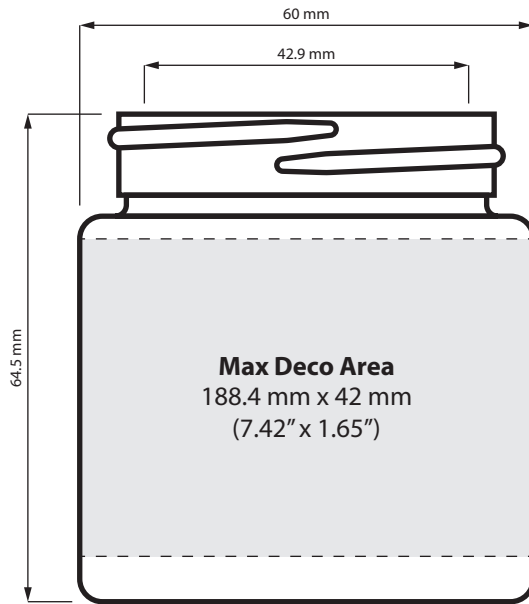

SPECIFICATIONS STRAIGHT SIDED GLASS JARS

SCALE = 1:1

	1 OZ	2 OZ	20 DRAM
SIZE	1 oz, 30 ml	2 oz, 60 ml	2.5 oz, 75 ml
HOLDS	1 gram of flower	2 grams to 1/8th of flower	1/8th of flower
DIAMETER / HEIGHT OPENING (ID)	43.3 mm / 48.6 mm 28.6 mm	60 mm / 50.52 mm 42.9 mm	60 mm / 51.9 mm 42.9 mm
HEIGHT WITH CHILD RESISTANT (CR) CLOSURES	Straight: 53.68 mm Dome: 61.30 mm	Straight: 55.60 mm Dome: 63.22 mm Extra Tall Straight: 73.38 mm Extra Tall Dome: 73.38 mm	Straight: 56.98 mm Dome: 64.60 mm Extra Tall Straight: 74.76 mm Extra Tall Dome: 74.76 mm

eBottles420.com | Phone: 561-203-2779 | Fax: 561-203-2797

SPECIFICATIONS STRAIGHT SIDED GLASS JARS

SCALE = 1:1

SIZE	30 DRAM
HOLDS	3.5 oz, 100 ml 1/8th of flower
DIAMETER / HEIGHT OPENING (ID)	60 mm / 64.5 mm 42.9 mm
HEIGHT WITH CHILD RESISTANT (CR) CLOSURES	Straight: 69.58 mm Dome: 77.20 mm Extra Tall Straight: 94.36 mm Extra Tall Dome: 94.36 mm

SIZE	40 DRAM
HOLDS	4 oz, 120 ml 1/8th - 1/4 oz of flower
DIAMETER / HEIGHT OPENING (ID)	60 mm / 71.5 mm 42.9 mm
HEIGHT WITH CHILD RESISTANT (CR) CLOSURES	Straight: 76.58 mm Dome: 84.20 mm Extra Tall Straight: 94.36 mm Extra Tall Dome: 94.36 mm

SPECIFICATIONS HEAVY WEIGHT COSMETIC ROUND BASE GLASS JARS

SCALE = 1:1

	1 OZ
SIZE	1 oz, 30 ml
HOLDS	1 gram of flower
DIAMETER / HEIGHT OPENING (ID)	60 mm / 36.5 mm 42.9 mm
HEIGHT WITH CHILD RESISTANT (CR) CLOSURES	Straight: 41.58 mm Dome: 49.20 mm Extra Tall Straight: 59.36 mm Extra Tall Dome: 59.36 mm