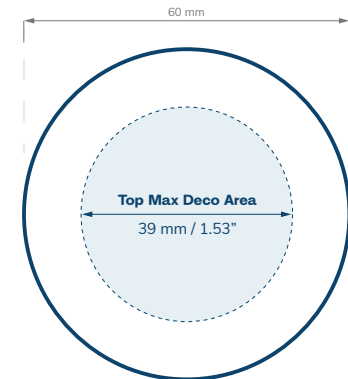

SPECIFICATIONS

Double Shell Jars

CHILD RESISTANT

SIZE	5 ml Double Shell	9 ml Double Shell
HOLDS	5 ml 2 to 3 grams	9 ml 1 to 4 grams
DIAMETER	51.5 mm	60 mm
HEIGHT	52.8 mm	52.8 mm
OPENING (ID)	38.1 mm	46.4 mm
HEIGHT WITH CHILD RESISTANT (CR) CLOSURES	Straight: 57.9 mm Dome: 65.5 mm Extra Tall Straight: 70.6 mm Extra Tall Dome: 75.7 mm	Straight: 57.9 mm Dome: 65.5 mm Extra Tall Straight: 70.6 mm Extra Tall Dome: 75.7 mm

PRICING

53 mm Closures

CHILD RESISTANT

All of our child resistant closures are in compliance with the Consumer Product Safety Commission 16CFR 1700.20

SIZE	53 mm	53 mm	53 mm	53 mm	53 mm	53 mm	53 mm	53 mm	53 mm
STYLE	Smooth	Smooth	Tall Smooth	Extra Tall Smooth	Dome	Dome	Tall Dome	Extra Tall Dome	Ribbed Debossed Text
LINER	Foil	Foil	Foil	Foil	Foil	Foil	Foil	Foil	Foil
COLOR	Black Gloss/Matte White Gloss/ Matte	Silver Matte Chrome	Black Gloss/Matte White Gloss/ Matte	Black Gloss/Matte White Gloss/ Matte	Black Gloss/Matte White Gloss/ Matte	Silver Matte Chrome	Black Gloss/Matte White Gloss/ Matte	Black Gloss/Matte White Gloss/ Matte	Black / White
CASE QTY	1200	1200	600	600	1200	1200	700	600	1200
WEB PRICE	\$0.222	\$0.556	\$0.358	\$0.358	\$0.309	\$0.680	\$0.358	\$0.358	\$0.198
10K	\$0.200	\$0.501	\$0.323	\$0.323	\$0.278	\$0.612	\$0.323	\$0.323	\$0.178
25K	\$0.185	\$0.473	\$0.306	\$0.306	\$0.247	\$0.578	\$0.306	\$0.306	\$0.164
50K	\$0.167	\$0.445	\$0.291	\$0.291	\$0.232	\$0.544	\$0.291	\$0.291	\$0.148

SPECIFICATIONS

53 mm Closures

CHILD RESISTANT

**Smooth Sided
Regular**

**Smooth Sided
Tall**

**Smooth Sided
Extra Tall**

**Smooth Sided
Top Deco Area**

**Dome
Regular**

**Dome
Tall**

**Dome
Extra Tall**

**Dome
Top Deco Area**