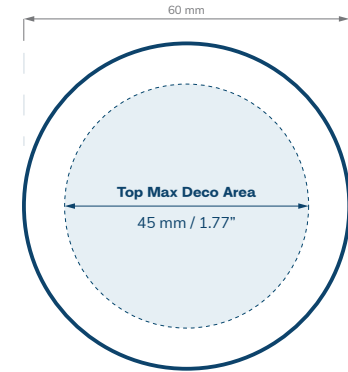

SPECIFICATIONS

Double Shell Jars

CHILD RESISTANT

SIZE	5 ml Double Shell	9 ml Double Shell
HOLDS	5 ml 2 to 3 grams	9 ml 1 to 4 grams
DIAMETER	51.5 mm	60 mm
HEIGHT	52.8 mm	52.8 mm
OPENING (ID)	38.1 mm	46.4 mm
HEIGHT WITH CHILD RESISTANT (CR) CLOSURES	Straight: 57.9 mm Dome: 65.5 mm Extra Tall Straight: 70.6 mm Extra Tall Dome: 75.7 mm	Straight: 57.9 mm Dome: 65.5 mm Extra Tall Straight: 70.6 mm Extra Tall Dome: 75.7 mm

PRICING

53 mm Closures

CHILD RESISTANT

All of our child resistant closures are in compliance with the Consumer Product Safety Commission 16CFR 1700.20

SIZE	53 mm	53 mm	53 mm	53 mm	53 mm	53 mm	53 mm	53 mm	53 mm
STYLE	Smooth	Smooth	Tall Smooth	Extra Tall Smooth	Dome	Dome	Tall Dome	Extra Tall Dome	Ribbed Debossed Text
LINER	Foil	Foil	Foil	Foil	Foil	Foil	Foil	Foil	Foil
COLOR	Black Gloss/Matte White Gloss/ Matte	Silver Matte Chrome	Black Gloss/Matte White Gloss/ Matte	Black Gloss/Matte White Gloss/ Matte	Black Gloss/Matte White Gloss/ Matte	Silver Matte Chrome	Black Gloss/Matte White Gloss/ Matte	Black Gloss/Matte White Gloss/ Matte	Black / White
CASE QTY	1200	1200	600	600	1200	1200	700	600	1200
WEB PRICE	\$0.222	\$0.556	\$0.358	\$0.358	\$0.309	\$0.680	\$0.358	\$0.358	\$0.198
10K	\$0.200	\$0.501	\$0.323	\$0.323	\$0.278	\$0.612	\$0.323	\$0.323	\$0.178
25K	\$0.185	\$0.473	\$0.306	\$0.306	\$0.247	\$0.578	\$0.306	\$0.306	\$0.164
50K	\$0.167	\$0.445	\$0.291	\$0.291	\$0.232	\$0.544	\$0.291	\$0.291	\$0.148

SPECIFICATIONS

53 mm Closures

CHILD RESISTANT

**Smooth Sided
Regular**

**Smooth Sided
Tall**

**Smooth Sided
Extra Tall**

**Smooth Sided
Top Deco Area**

**Dome
Regular**

**Dome
Tall**

**Dome
Extra Tall**

**Dome
Top Deco Area**