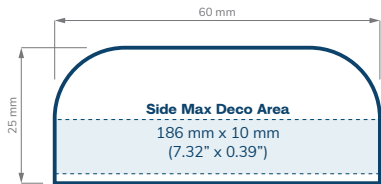

SPECIFICATIONS

Double Shell Jars

CHILD RESISTANT

SIZE	5 ml Double Shell	9 ml Double Shell
HOLDS	5 ml 2 to 3 grams	9 ml 1 to 4 grams
DIAMETER	51.5 mm	60 mm
HEIGHT	52.8 mm	52.8 mm
OPENING (ID)	38.1 mm	46.4 mm
HEIGHT WITH CHILD RESISTANT (CR) CLOSURES	Straight: 57.9 mm Dome: 65.5 mm Extra Tall Straight: 70.6 mm Extra Tall Dome: 75.7 mm	Straight: 57.9 mm Dome: 65.5 mm Extra Tall Straight: 70.6 mm Extra Tall Dome: 75.7 mm

PRICING

53 mm Closures

CHILD RESISTANT

All of our child resistant closures are in compliance with the Consumer Product Safety Commission 16CFR 1700.20

SIZE	53 mm	53 mm	53 mm	53 mm	53 mm	53 mm	53 mm	53 mm	53 mm
STYLE	Smooth	Smooth	Tall Smooth	Extra Tall Smooth	Dome	Dome	Tall Dome	Extra Tall Dome	Ribbed Debossed Text
LINER	Foil	Foil	Foil	Foil	Foil	Foil	Foil	Foil	Foil
COLOR	Black Gloss/Matte White Gloss/ Matte	Silver Matte Chrome	Black Gloss/Matte White Gloss/ Matte	Black Gloss/Matte White Gloss/ Matte	Black Gloss/Matte White Gloss/ Matte	Silver Matte Chrome	Black Gloss/Matte White Gloss/ Matte	Black Gloss/Matte White Gloss/ Matte	Black / White
CASE QTY	1200	1200	600	600	1200	1200	700	600	1200
WEB PRICE	\$0.222	\$0.556	\$0.358	\$0.358	\$0.309	\$0.680	\$0.358	\$0.358	\$0.198
10K	\$0.200	\$0.501	\$0.323	\$0.323	\$0.278	\$0.612	\$0.323	\$0.323	\$0.178
25K	\$0.185	\$0.473	\$0.306	\$0.306	\$0.247	\$0.578	\$0.306	\$0.306	\$0.164
50K	\$0.167	\$0.445	\$0.291	\$0.291	\$0.232	\$0.544	\$0.291	\$0.291	\$0.148

SPECIFICATIONS

53 mm Closures

CHILD RESISTANT

**Smooth Sided
Regular**

**Smooth Sided
Tall**

**Smooth Sided
Extra Tall**

**Smooth Sided
Top Deco Area**

**Dome
Regular**

**Dome
Tall**

**Dome
Extra Tall**

**Dome
Top Deco Area**