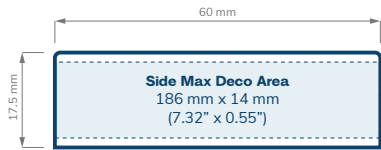

Codes - 9 ml Gloss Black: 1877. 9 ml Gloss White: 1878.

Bottom view: Hollow or with base plug

SIZE	5 ml Double Shell	9 ml Double Shell	Bottom Plug
COLOR	Black White	Black White	Black White
NECK	45 mm	53 mm	53 mm
CASE QTY	540	600	-
PALLET QTY	29,160 pcs	19,200 pcs	-
WEB PRICE	\$0.737	\$0.803	\$0.145
10K+	\$0.663	\$0.723	\$0.131
25K+	\$0.612	\$0.667	\$0.116
50K+	\$0.553	\$0.602	\$0.109

SPECIFICATIONS

Double Shell Jars

CHILD RESISTANT

SIZE	5 ml Double Shell	9 ml Double Shell
HOLDS	5 ml 2 to 3 grams	9 ml 1 to 4 grams
DIAMETER	51.5 mm	60 mm
HEIGHT	52.8 mm	52.8 mm
OPENING (ID)	38.1 mm	46.4 mm
HEIGHT WITH CHILD RESISTANT (CR) CLOSURES	Straight: 57.9 mm Dome: 65.5 mm Extra Tall Straight: 70.6 mm Extra Tall Dome: 75.7 mm	Straight: 57.9 mm Dome: 65.5 mm Extra Tall Straight: 70.6 mm Extra Tall Dome: 75.7 mm

PRICING

53 mm Closures

CHILD RESISTANT

All of our child resistant closures are in compliance with the Consumer Product Safety Commission 16CFR 1700.20

SIZE	53 mm	53 mm	53 mm	53 mm	53 mm	53 mm	53 mm	53 mm	53 mm
STYLE	Smooth	Smooth	Tall Smooth	Extra Tall Smooth	Dome	Dome	Tall Dome	Extra Tall Dome	Ribbed Debossed Text
LINER	Foil	Foil	Foil	Foil	Foil	Foil	Foil	Foil	Foil
COLOR	Black Gloss/Matte White Gloss/ Matte	Silver Matte Chrome	Black Gloss/Matte White Gloss/ Matte	Black Gloss/Matte White Gloss/ Matte	Black Gloss/Matte White Gloss/ Matte	Silver Matte Chrome	Black Gloss/Matte White Gloss/ Matte	Black Gloss/Matte White Gloss/ Matte	Black / White
CASE QTY	1200	1200	600	600	1200	1200	700	600	1200
WEB PRICE	\$0.222	\$0.556	\$0.358	\$0.358	\$0.309	\$0.680	\$0.358	\$0.358	\$0.198
10K	\$0.200	\$0.501	\$0.323	\$0.323	\$0.278	\$0.612	\$0.323	\$0.323	\$0.178
25K	\$0.185	\$0.473	\$0.306	\$0.306	\$0.247	\$0.578	\$0.306	\$0.306	\$0.164
50K	\$0.167	\$0.445	\$0.291	\$0.291	\$0.232	\$0.544	\$0.291	\$0.291	\$0.148

SPECIFICATIONS

53 mm Closures

CHILD RESISTANT

**Smooth Sided
Regular**

**Smooth Sided
Tall**

**Smooth Sided
Extra Tall**

**Smooth Sided
Top Deco Area**

**Dome
Regular**