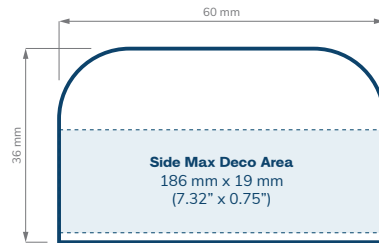

SPECIFICATIONS

Double Shell Jars

CHILD RESISTANT

SIZE	5 ml Double Shell	9 ml Double Shell
HOLDS	5 ml 2 to 3 grams	9 ml 1 to 4 grams
DIAMETER	51.5 mm	60 mm
HEIGHT	52.8 mm	52.8 mm
OPENING (ID)	38.1 mm	46.4 mm
HEIGHT WITH CHILD RESISTANT (CR) CLOSURES	Straight: 57.9 mm Dome: 65.5 mm Extra Tall Straight: 70.6 mm Extra Tall Dome: 75.7 mm	Straight: 57.9 mm Dome: 65.5 mm Extra Tall Straight: 70.6 mm Extra Tall Dome: 75.7 mm

PRICING

53 mm Closures

CHILD RESISTANT

All of our child resistant closures are in compliance with the Consumer Product Safety Commission 16CFR 1700.20

SIZE	53 mm	53 mm	53 mm	53 mm	53 mm	53 mm	53 mm	53 mm	53 mm
STYLE	Smooth	Smooth	Tall Smooth	Extra Tall Smooth	Dome	Dome	Tall Dome	Extra Tall Dome	Ribbed Debossed Text
LINER	Foil	Foil	Foil	Foil	Foil	Foil	Foil	Foil	Foil
COLOR	Black Gloss/Matte White Gloss/ Matte	Silver Matte Chrome	Black Gloss/Matte White Gloss/ Matte	Black Gloss/Matte White Gloss/ Matte	Black Gloss/Matte White Gloss/ Matte	Silver Matte Chrome	Black Gloss/Matte White Gloss/ Matte	Black Gloss/Matte White Gloss/ Matte	Black / White
CASE QTY	1200	1200	600	600	1200	1200	700	600	1200
WEB PRICE	\$0.222	\$0.556	\$0.358	\$0.358	\$0.309	\$0.680	\$0.358	\$0.358	\$0.198
10K	\$0.200	\$0.501	\$0.323	\$0.323	\$0.278	\$0.612	\$0.323	\$0.323	\$0.178
25K	\$0.185	\$0.473	\$0.306	\$0.306	\$0.247	\$0.578	\$0.306	\$0.306	\$0.164
50K	\$0.167	\$0.445	\$0.291	\$0.291	\$0.232	\$0.544	\$0.291	\$0.291	\$0.148

SPECIFICATIONS

53 mm Closures

CHILD RESISTANT

**Smooth Sided
Regular**

**Smooth Sided
Tall**

**Smooth Sided
Extra Tall**

**Smooth Sided
Top Deco Area**

**Dome
Regular**

**Dome
Tall**

**Dome
Extra Tall**

**Dome
Top Deco Area**