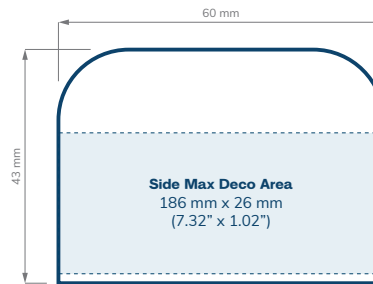

SPECIFICATIONS

Double Shell Jars

CHILD RESISTANT

SIZE	5 ml Double Shell	9 ml Double Shell
HOLDS	5 ml 2 to 3 grams	9 ml 1 to 4 grams
DIAMETER	51.5 mm	60 mm
HEIGHT	52.8 mm	52.8 mm
OPENING (ID)	38.1 mm	46.4 mm
HEIGHT WITH CHILD RESISTANT (CR) CLOSURES	Straight: 57.9 mm Dome: 65.5 mm Extra Tall Straight: 70.6 mm Extra Tall Dome: 75.7 mm	Straight: 57.9 mm Dome: 65.5 mm Extra Tall Straight: 70.6 mm Extra Tall Dome: 75.7 mm

PRICING

53 mm Closures

CHILD RESISTANT

All of our child resistant closures are in compliance with the Consumer Product Safety Commission 16CFR 1700.20

SIZE	53 mm	53 mm	53 mm	53 mm	53 mm	53 mm	53 mm	53 mm	53 mm
STYLE	Smooth	Smooth	Tall Smooth	Extra Tall Smooth	Dome	Dome	Tall Dome	Extra Tall Dome	Ribbed Debossed Text
LINER	Foil	Foil	Foil	Foil	Foil	Foil	Foil	Foil	Foil
COLOR	Black Gloss/Matte White Gloss/ Matte	Silver Matte Chrome	Black Gloss/Matte White Gloss/ Matte	Black Gloss/Matte White Gloss/ Matte	Black Gloss/Matte White Gloss/ Matte	Silver Matte Chrome	Black Gloss/Matte White Gloss/ Matte	Black Gloss/Matte White Gloss/ Matte	Black / White
CASE QTY	1200	1200	600	600	1200	1200	700	600	1200
WEB PRICE	\$0.222	\$0.556	\$0.358	\$0.358	\$0.309	\$0.680	\$0.358	\$0.358	\$0.198
10K	\$0.200	\$0.501	\$0.323	\$0.323	\$0.278	\$0.612	\$0.323	\$0.323	\$0.178
25K	\$0.185	\$0.473	\$0.306	\$0.306	\$0.247	\$0.578	\$0.306	\$0.306	\$0.164
50K	\$0.167	\$0.445	\$0.291	\$0.291	\$0.232	\$0.544	\$0.291	\$0.291	\$0.148

SPECIFICATIONS

53 mm Closures

CHILD RESISTANT

**Smooth Sided
Regular**

**Smooth Sided
Tall**

**Smooth Sided
Extra Tall**

**Smooth Sided
Top Deco Area**

**Dome
Regular**

**Dome
Tall**

**Dome
Extra Tall**

**Dome
Top Deco Area**