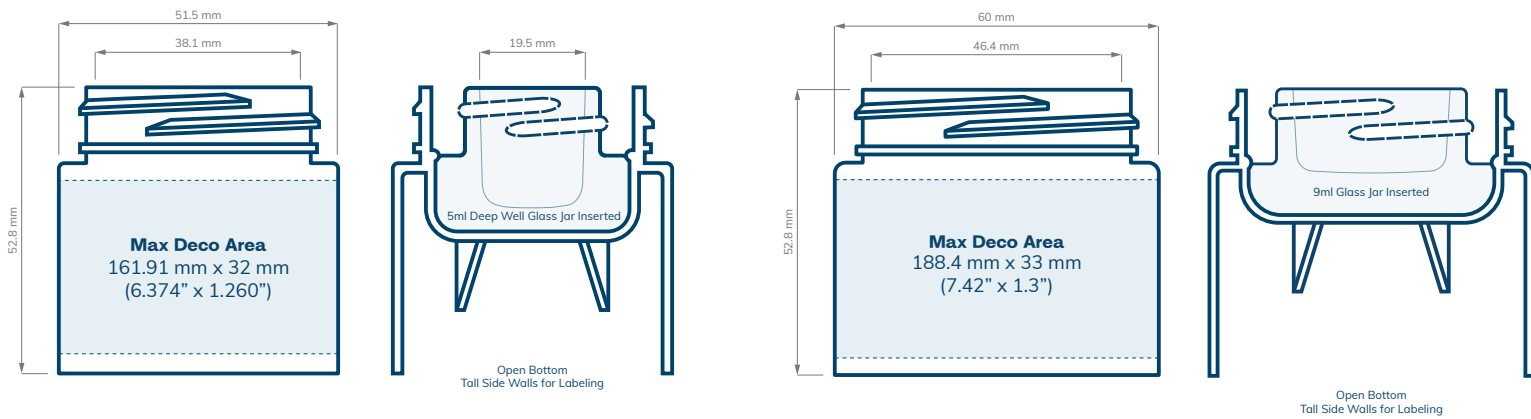

Concentrates PP Double Shell.

PRICING

Double Shell Jars

CHILD RESISTANT

Our concentrate jars snaps into a PP shell for a compliant package with additional label space & deco area. We supply the **Double Shell** pre-assembled and can offer this package with a plug to close the bottom. Preserve volatile terpenes with foil lined closures to seal both inner and outer jars. Cost is comparable to color spray or opal glass jars with no need for an outer box for labelling. (PATENT# D917291) (D) 2022, CA Ind. Design Registration No. 201655, Lerman Container Corporation.

Codes - 9 ml Gloss Black: 1877. 9 ml Gloss White: 1878.

Bottom view: Hollow or with base plug

SIZE	5 ml Double Shell	9 ml Double Shell	Bottom Plug
COLOR	Black White	Black White	Black White
NECK	45 mm	53 mm	53 mm
CASE QTY	540	600	-
PALLET QTY	29,160 pcs	19,200 pcs	-
WEB PRICE	\$0.737	\$0.803	\$0.145
10K+	\$0.663	\$0.723	\$0.131
25K+	\$0.612	\$0.667	\$0.116
50K+	\$0.553	\$0.602	\$0.109

SPECIFICATIONS

Double Shell Jars

CHILD RESISTANT

SIZE	5 ml Double Shell	9 ml Double Shell
HOLDS	5 ml 2 to 3 grams	9 ml 1 to 4 grams
DIAMETER	51.5 mm	60 mm
HEIGHT	52.8 mm	52.8 mm
OPENING (ID)	38.1 mm	46.4 mm
HEIGHT WITH CHILD RESISTANT (CR) CLOSURES	Straight: 57.9 mm Dome: 65.5 mm Extra Tall Straight: 70.6 mm Extra Tall Dome: 75.7 mm	Straight: 57.9 mm Dome: 65.5 mm Extra Tall Straight: 70.6 mm Extra Tall Dome: 75.7 mm

SPECIFICATIONS

53 mm Closures

CHILD RESISTANT

**Smooth Sided
Regular**

**Smooth Sided
Tall**

**Smooth Sided
Extra Tall**

**Smooth Sided
Top Deco Area**

**Dome
Regular**