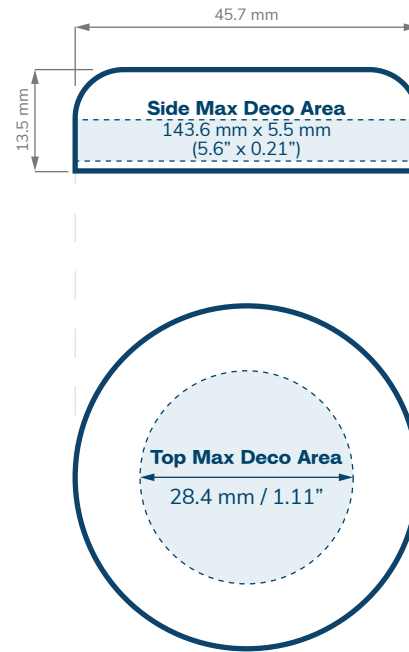

Compare sizing to the eBottles 9 ml.

SIZE	5 ml - Ecliptic	5 ml - Ecliptic	5 ml - LoPro	5 ml - LoPro	5 ml - LoPro	5 ml - LoPro
COLOR	Clear	Opal	Clear	Opal	Matte Black with Silver Interior	Black Glass
NECK	35 mm	35 mm	40 mm	40 mm	40 mm	40 mm
CASE QTY	175	175	360	360	360	360
PALLET QTY	-	-	-	-	-	-
WEB PRICE	\$0.408	\$0.779	\$0.408	\$0.779	\$1.050	\$0.408
10K+	\$0.371	\$0.741	\$0.371	\$0.741	\$1.013	\$0.367
25K+	\$0.334	\$0.642	\$0.334	\$0.642	\$0.953	\$0.338
50K+	\$0.309	\$0.617	\$0.309	\$0.556	\$0.924	\$0.306

SPECIFICATIONS

Greenlane™ : Kush™ Ecliptic & Pollen Gear™ LoPro

CHILD RESISTANT

SIZE	5 ml - Ecliptic	5 ml - LoPro
HOLDS	9 ml	9 ml
DIAMETER	41 mm	46 mm
HEIGHT	21 mm	19.8 mm
OPENING (ID)	31.8 mm	36 mm
HEIGHT WITH CHILD RESISTANT (CR) CLOSURES	Straight: 25.5 mm	Straight: 23.3 mm Dome: 23.5 mm

Flat Matte White

Flat Matte Silver

Flat Matte Black

Flat Matte White

Round Matte White

Round Matte Black

SIZE	Ecliptic - 35 mm				LoPro - 40 mm			
STYLE	Flat	Flat	Flat	Flat	Round	Round	Flat	Flat
LINER	ABS + PP	ABS + PP	PP + PP	PP + PP	Silver Liner + PE Foam	Foil Lined	Foil Lined	Teflon Lined
COLOR	Gloss White	Gloss Black	Matte White	Matte Black	Matte White	Matte Black	Matte White	Matte Silver
CASE QTY	700	700	1225	1225	360	360 / 304	304	304
WEB PRICE	\$0.185	\$0.185	\$0.185	\$0.185	\$0.198	\$0.198	\$0.198	\$0.420
10K	\$0.173	\$0.173	\$0.173	\$0.173	\$0.178	\$0.178	\$0.178	\$0.378
25K	\$0.148	\$0.148	\$0.148	\$0.148	\$0.168	\$0.168	\$0.168	\$0.357
50K	\$0.136	\$0.136	\$0.136	\$0.136	\$0.148	\$0.148	\$0.148	\$0.336

SPECIFICATIONS

Ecliptic & LoPro Closures

CHILD RESISTANT

**Ecliptic - 28 mm
Flat**

**LoPro - 40 mm
Round**

**LoPro - 40 mm
Flat**

Scale = 1:1

eBottles | 561-203-2779