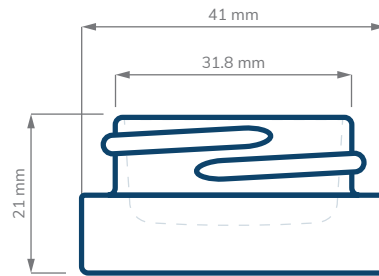

Compare sizing to the eBottles 9 ml.

SIZE	5 ml - Ecliptic	5 ml - Ecliptic	5 ml - LoPro	5 ml - LoPro	5 ml - LoPro	5 ml - LoPro
COLOR	Clear	Opal	Clear	Opal	Matte Black with Silver Interior	Black Glass
NECK	35 mm	35 mm	40 mm	40 mm	40 mm	40 mm
CASE QTY	175	175	360	360	360	360
PALLET QTY	-	-	-	-	-	-
WEB PRICE	\$0.408	\$0.779	\$0.408	\$0.779	\$1.050	\$0.408
10K+	\$0.371	\$0.741	\$0.371	\$0.741	\$1.013	\$0.367
25K+	\$0.334	\$0.642	\$0.334	\$0.642	\$0.953	\$0.338
50K+	\$0.309	\$0.617	\$0.309	\$0.556	\$0.924	\$0.306

SPECIFICATIONS

Greenlane™ : Kush™ Ecliptic & Pollen Gear™ LoPro

CHILD RESISTANT

SIZE	5 ml - Ecliptic	5 ml - LoPro
HOLDS	9 ml	9 ml
DIAMETER	41 mm	46 mm
HEIGHT	21 mm	19.8 mm
OPENING (ID)	31.8 mm	36 mm
HEIGHT WITH CHILD RESISTANT (CR) CLOSURES	Straight: 25.5 mm	Straight: 23.3 mm Dome: 23.5 mm

Flat Matte White

Flat Matte Silver

Flat Matte Black

Flat Matte White

Round Matte White

Round Matte Black

SIZE	Ecliptic - 35 mm				LoPro - 40 mm			
STYLE	Flat	Flat	Flat	Flat	Round	Round	Flat	Flat
LINER	ABS + PP	ABS + PP	PP + PP	PP + PP	Silver Liner + PE Foam	Foil Lined	Foil Lined	Teflon Lined
COLOR	Gloss White	Gloss Black	Matte White	Matte Black	Matte White	Matte Black	Matte White	Matte Silver
CASE QTY	700	700	1225	1225	360	360 / 304	304	304
WEB PRICE	\$0.185	\$0.185	\$0.185	\$0.185	\$0.198	\$0.198	\$0.198	\$0.420
10K	\$0.173	\$0.173	\$0.173	\$0.173	\$0.178	\$0.178	\$0.178	\$0.378
25K	\$0.148	\$0.148	\$0.148	\$0.148	\$0.168	\$0.168	\$0.168	\$0.357
50K	\$0.136	\$0.136	\$0.136	\$0.136	\$0.148	\$0.148	\$0.148	\$0.336

SPECIFICATIONS

Ecliptic & LoPro Closures

CHILD RESISTANT

**Ecliptic - 28 mm
Flat**

**LoPro - 40 mm
Round**

**LoPro - 40 mm
Flat**

Scale = 1:1

eBottles | 561-203-2779