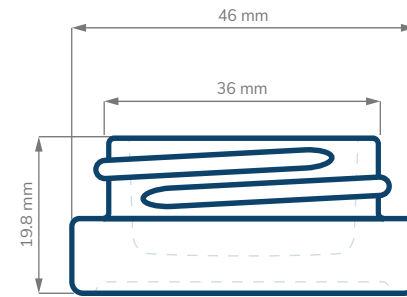

Compare sizing to the eBottles 9 ml.

SIZE	5 ml - Ecliptic	5 ml - Ecliptic	5 ml - LoPro	5 ml - LoPro	5 ml - LoPro	5 ml - LoPro
COLOR	Clear	Opal	Clear	Opal	Matte Black with Silver Interior	Black Glass
NECK	35 mm	35 mm	40 mm	40 mm	40 mm	40 mm
CASE QTY	175	175	360	360	360	360
PALLET QTY	-	-	-	-	-	-
WEB PRICE	\$0.408	\$0.779	\$0.408	\$0.779	\$1.050	\$0.408
10K+	\$0.371	\$0.741	\$0.371	\$0.741	\$1.013	\$0.367
25K+	\$0.334	\$0.642	\$0.334	\$0.642	\$0.953	\$0.338
50K+	\$0.309	\$0.617	\$0.309	\$0.556	\$0.924	\$0.306

SPECIFICATIONS

Greenlane™ : Kush™ Ecliptic & Pollen Gear™ LoPro

CHILD RESISTANT

SIZE	5 ml - Ecliptic	5 ml - LoPro
HOLDS	9 ml	9 ml
DIAMETER	41 mm	46 mm
HEIGHT	21 mm	19.8 mm
OPENING (ID)	31.8 mm	36 mm
HEIGHT WITH CHILD RESISTANT (CR) CLOSURES	Straight: 25.5 mm	Straight: 23.3 mm Dome: 23.5 mm

Flat Matte White

Flat Matte Silver

Flat Matte Black

Flat Matte White

Round Matte White

Round Matte Black

SIZE	Ecliptic - 35 mm				LoPro - 40 mm			
STYLE	Flat	Flat	Flat	Flat	Round	Round	Flat	Flat
LINER	ABS + PP	ABS + PP	PP + PP	PP + PP	Silver Liner + PE Foam	Foil Lined	Foil Lined	Teflon Lined
COLOR	Gloss White	Gloss Black	Matte White	Matte Black	Matte White	Matte Black	Matte White	Matte Silver
CASE QTY	700	700	1225	1225	360	360 / 304	304	304
WEB PRICE	\$0.185	\$0.185	\$0.185	\$0.185	\$0.198	\$0.198	\$0.198	\$0.420
10K	\$0.173	\$0.173	\$0.173	\$0.173	\$0.178	\$0.178	\$0.178	\$0.378
25K	\$0.148	\$0.148	\$0.148	\$0.148	\$0.168	\$0.168	\$0.168	\$0.357
50K	\$0.136	\$0.136	\$0.136	\$0.136	\$0.148	\$0.148	\$0.148	\$0.336

SPECIFICATIONS

Ecliptic & LoPro Closures

CHILD RESISTANT

**Ecliptic - 28 mm
Flat**

**LoPro - 40 mm
Round**

**LoPro - 40 mm
Flat**

Scale = 1:1

eBottles | 561-203-2779