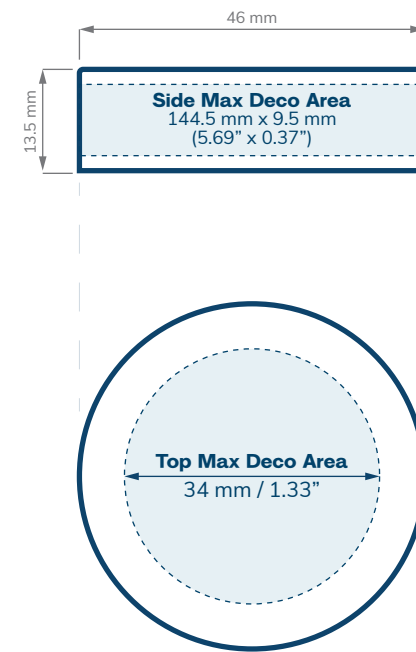

Compare sizing to the eBottles 9 ml.

SIZE	5 ml - Ecliptic	5 ml - Ecliptic	5 ml - LoPro	5 ml - LoPro	5 ml - LoPro	5 ml - LoPro
COLOR	Clear	Opal	Clear	Opal	Matte Black with Silver Interior	Black Glass
NECK	35 mm	35 mm	40 mm	40 mm	40 mm	40 mm
CASE QTY	175	175	360	360	360	360
PALLET QTY	-	-	-	-	-	-
WEB PRICE	\$0.408	\$0.779	\$0.408	\$0.779	\$1.050	\$0.408
10K+	\$0.371	\$0.741	\$0.371	\$0.741	\$1.013	\$0.367
25K+	\$0.334	\$0.642	\$0.334	\$0.642	\$0.953	\$0.338
50K+	\$0.309	\$0.617	\$0.309	\$0.556	\$0.924	\$0.306

SPECIFICATIONS

Greenlane™ : Kush™ Ecliptic & Pollen Gear™ LoPro

CHILD RESISTANT

SIZE	5 ml - Ecliptic	5 ml - LoPro
HOLDS	9 ml	9 ml
DIAMETER	41 mm	46 mm
HEIGHT	21 mm	19.8 mm
OPENING (ID)	31.8 mm	36 mm
HEIGHT WITH CHILD RESISTANT (CR) CLOSURES	Straight: 25.5 mm	Straight: 23.3 mm Dome: 23.5 mm

Flat Matte White

Flat Matte Silver

Flat Matte Black

Flat Matte White

Round Matte White

Round Matte Black

SIZE	Ecliptic - 35 mm				LoPro - 40 mm			
STYLE	Flat	Flat	Flat	Flat	Round	Round	Flat	Flat
LINER	ABS + PP	ABS + PP	PP + PP	PP + PP	Silver Liner + PE Foam	Foil Lined	Foil Lined	Teflon Lined
COLOR	Gloss White	Gloss Black	Matte White	Matte Black	Matte White	Matte Black	Matte White	Matte Silver
CASE QTY	700	700	1225	1225	360	360 / 304	304	304
WEB PRICE	\$0.185	\$0.185	\$0.185	\$0.185	\$0.198	\$0.198	\$0.198	\$0.420
10K	\$0.173	\$0.173	\$0.173	\$0.173	\$0.178	\$0.178	\$0.178	\$0.378
25K	\$0.148	\$0.148	\$0.148	\$0.148	\$0.168	\$0.168	\$0.168	\$0.357
50K	\$0.136	\$0.136	\$0.136	\$0.136	\$0.148	\$0.148	\$0.148	\$0.336

SPECIFICATIONS

Ecliptic & LoPro Closures

CHILD RESISTANT

**Ecliptic - 28 mm
Flat**

**LoPro - 40 mm
Round**

**LoPro - 40 mm
Flat**

Scale = 1:1

eBottles | 561-203-2779