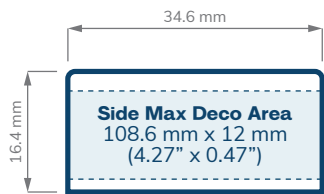

SPECIFICATIONS

Deep Well & Round Base

CHILD RESISTANT

SIZE	5 ml Deep Well	9 ml Deep Well	9 ml Round Base
HOLDS	5 ml 2 to 3 grams	9 ml Up to 7 grams	9 ml 1 to 4 grams
DIAMETER	35.2 mm	45 mm	45 mm
HEIGHT	26.5 mm	29.5 mm	23.2 mm
OPENING (ID)	19.5 mm	28.7 mm	28.7 mm
HEIGHT WITH CHILD RESISTANT (CR) CLOSURES	Straight: 31.6 mm Dome: 26.4	Straight: 33.8 mm Dome: 34.1 mm	Straight: 27.5 mm Dome: 27.8 mm

Ribbed
White

Ribbed - Pictorial
White

SIZE	28 mm	28 mm	28 mm	28 mm	28 mm	28 mm
STYLE	Smooth	Smooth	Dome	Ribbed	Ribbed - Text	Ribbed - Pictorial
LINER	Foil	Foil	Foil	Foil	Teflon	Foil
COLOR	Black White Matte or Gloss	Silver Matte or Gloss	Gloss Black Matte White	Black White	Black White	Black White
CASE QTY	3,024	3,024	2,016	2,200	2,200	2,000
WEB PRICE	\$0.173	\$0.334	\$0.173	\$0.173	\$0.272	\$0.148
10K	\$0.161	\$0.300	\$0.161	\$0.161	\$0.247	\$0.133
25K	\$0.148	\$0.284	\$0.148	\$0.148	\$0.231	\$0.126
50K	\$0.136	\$0.267	\$0.136	\$0.136	\$0.218	\$0.119

**Dome
Matte Black**

**Ribbed
White**

**Ribbed - Pictorial
Black**

SIZE	38 mm	38 mm	38 mm	38 mm	38 mm	38 mm	38 mm
STYLE	Smooth	Smooth	Smooth	Dome	Ribbed	Ribbed	Ribbed Pictorial
LINER	Foil	Foil	Teflon	Foil	Foil	Teflon	Foil
COLOR	Black Gloss/Matte White Gloss/ Matte	Silver Matte Chrome	Black Gloss/Matte White Gloss/ Matte	Black Gloss/Matte White Gloss/ Matte	Black White	Black White	Black White
CASE QTY	1920	1280	1500	1920	1300	1500	1500
WEB PRICE	\$0.185	\$0.420	\$0.309	\$0.198	\$0.185	\$0.309	\$0.185
10K	\$0.173	\$0.378	\$0.278	\$0.178	\$0.173	\$0.278	\$0.173
25K	\$0.148	\$0.357	\$0.263	\$0.168	\$0.148	\$0.263	\$0.148
50K	\$0.136	\$0.336	\$0.235	\$0.148	\$0.136	\$0.235	\$0.136

SPECIFICATIONS

28 mm & 38 mm Closures

CHILD RESISTANT

28 mm
Smooth Sided

28 mm
Dome

38 mm
Smooth Sided

38 mm
Dome

Scale = 1:1