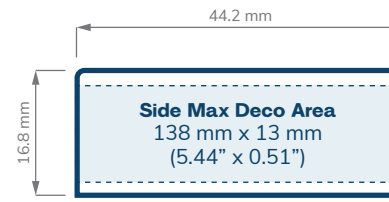

SPECIFICATIONS

Deep Well & Round Base

CHILD RESISTANT

SIZE	5 ml Deep Well	9 ml Deep Well	9 ml Round Base
HOLDS	5 ml 2 to 3 grams	9 ml Up to 7 grams	9 ml 1 to 4 grams
DIAMETER	35.2 mm	45 mm	45 mm
HEIGHT	26.5 mm	29.5 mm	23.2 mm
OPENING (ID)	19.5 mm	28.7 mm	28.7 mm
HEIGHT WITH CHILD RESISTANT (CR) CLOSURES	Straight: 31.6 mm Dome: 26.4	Straight: 33.8 mm Dome: 34.1 mm	Straight: 27.5 mm Dome: 27.8 mm

**Dome
Matte Black**

**Ribbed
White**

**Ribbed - Pictorial
Black**

SIZE	38 mm	38 mm	38 mm	38 mm	38 mm	38 mm	38 mm
STYLE	Smooth	Smooth	Smooth	Dome	Ribbed	Ribbed	Ribbed Pictorial
LINER	Foil	Foil	Teflon	Foil	Foil	Teflon	Foil
COLOR	Black Gloss/Matte White Gloss/ Matte	Silver Matte Chrome	Black Gloss/Matte White Gloss/ Matte	Black Gloss/Matte White Gloss/ Matte	Black White	Black White	Black White
CASE QTY	1920	1280	1500	1920	1300	1500	1500
WEB PRICE	\$0.185	\$0.420	\$0.309	\$0.198	\$0.185	\$0.309	\$0.185
10K	\$0.173	\$0.378	\$0.278	\$0.178	\$0.173	\$0.278	\$0.173
25K	\$0.148	\$0.357	\$0.263	\$0.168	\$0.148	\$0.263	\$0.148
50K	\$0.136	\$0.336	\$0.235	\$0.148	\$0.136	\$0.235	\$0.136

SPECIFICATIONS

28 mm & 38 mm Closures

CHILD RESISTANT

28 mm
Smooth Sided

28 mm
Dome

38 mm
Smooth Sided

38 mm
Dome

Scale = 1:1