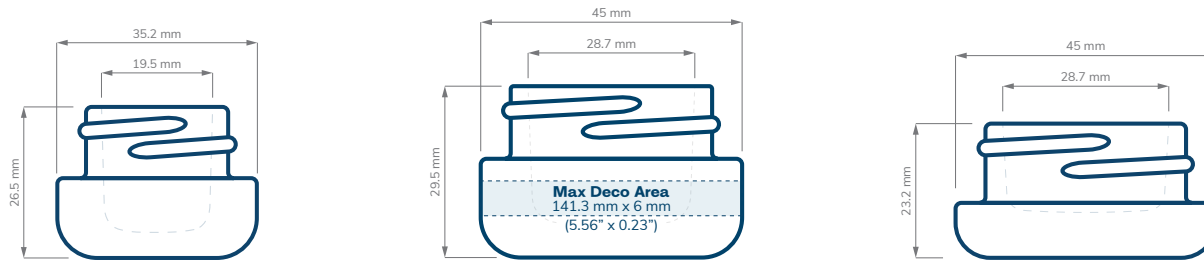

Codes - Gloss Black with Silver Interior: 1907. Matte White: 1908.

The **Deep Well** concentrate jar features an increased height for more label space. With a rounded base made from quality, thick wall glass, the Deep Well is expertly designed to showcase your quality waxes and extracts.

Codes - Deep Well 5 ml: 1919. Deep Well 9 ml: Coming Soon

SIZE	5 ml Deep Well	9 ml Deep Well	9 ml Round Base	9 ml Round Base	9 ml Round Base
COLOR	Clear	Clear	Clear	Gloss Black with Silver Interior	Matte White
NECK	28 mm	38 mm	38 mm	38 mm	38 mm
CASE QTY	420	-	320	256	256
PALLET QTY	38,220 pcs	-	29,120 pcs	29,120 pcs	29,120 pcs
WEB PRICE	\$0.396	-	\$0.445	\$1.073	\$1.073
10K+	\$0.356	-	\$0.408	\$0.965	\$0.965
25K+	\$0.317	-	\$0.369	\$0.858	\$0.858
50K+	\$0.297	-	\$0.346	\$0.804	\$0.804

SPECIFICATIONS

Deep Well & Round Base

CHILD RESISTANT

SIZE	5 ml Deep Well	9 ml Deep Well	9 ml Round Base
HOLDS	5 ml 2 to 3 grams	9 ml Up to 7 grams	9 ml 1 to 4 grams
DIAMETER	35.2 mm	45 mm	45 mm
HEIGHT	26.5 mm	29.5 mm	23.2 mm
OPENING (ID)	19.5 mm	28.7 mm	28.7 mm
HEIGHT WITH CHILD RESISTANT (CR) CLOSURES	Straight: 31.6 mm Dome: 26.4	Straight: 33.8 mm Dome: 34.1 mm	Straight: 27.5 mm Dome: 27.8 mm

SPECIFICATIONS

28 mm & 38 mm Closures

CHILD RESISTANT

28 mm
Smooth Sided

28 mm
Dome

38 mm
Smooth Sided

38 mm
Dome

Scale = 1:1