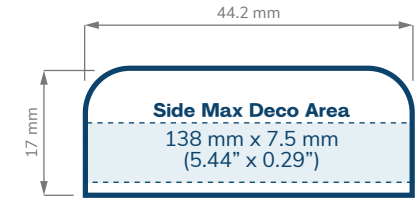

SPECIFICATIONS

Deep Well & Round Base

CHILD RESISTANT

SIZE	5 ml Deep Well	9 ml Deep Well	9 ml Round Base
HOLDS	5 ml 2 to 3 grams	9 ml Up to 7 grams	9 ml 1 to 4 grams
DIAMETER	35.2 mm	45 mm	45 mm
HEIGHT	26.5 mm	29.5 mm	23.2 mm
OPENING (ID)	19.5 mm	28.7 mm	28.7 mm
HEIGHT WITH CHILD RESISTANT (CR) CLOSURES	Straight: 31.6 mm Dome: 26.4	Straight: 33.8 mm Dome: 34.1 mm	Straight: 27.5 mm Dome: 27.8 mm

**Dome
Matte Black**

**Ribbed
White**

**Ribbed - Pictorial
Black**

SIZE	38 mm	38 mm	38 mm	38 mm	38 mm	38 mm	38 mm
STYLE	Smooth	Smooth	Smooth	Dome	Ribbed	Ribbed	Ribbed Pictorial
LINER	Foil	Foil	Teflon	Foil	Foil	Teflon	Foil
COLOR	Black Gloss/Matte White Gloss/ Matte	Silver Matte Chrome	Black Gloss/Matte White Gloss/ Matte	Black Gloss/Matte White Gloss/ Matte	Black White	Black White	Black White
CASE QTY	1920	1280	1500	1920	1300	1500	1500
WEB PRICE	\$0.185	\$0.420	\$0.309	\$0.198	\$0.185	\$0.309	\$0.185
10K	\$0.173	\$0.378	\$0.278	\$0.178	\$0.173	\$0.278	\$0.173
25K	\$0.148	\$0.357	\$0.263	\$0.168	\$0.148	\$0.263	\$0.148
50K	\$0.136	\$0.336	\$0.235	\$0.148	\$0.136	\$0.235	\$0.136

SPECIFICATIONS

28 mm & 38 mm Closures

CHILD RESISTANT

28 mm
Smooth Sided

28 mm
Dome

38 mm
Smooth Sided

38 mm
Dome

Scale = 1:1