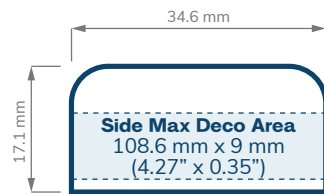

SPECIFICATIONS

Deep Well & Round Base

CHILD RESISTANT

SIZE	5 ml Deep Well	9 ml Deep Well	9 ml Round Base
HOLDS	5 ml 2 to 3 grams	9 ml Up to 7 grams	9 ml 1 to 4 grams
DIAMETER	35.2 mm	45 mm	45 mm
HEIGHT	26.5 mm	29.5 mm	23.2 mm
OPENING (ID)	19.5 mm	28.7 mm	28.7 mm
HEIGHT WITH CHILD RESISTANT (CR) CLOSURES	Straight: 31.6 mm Dome: 26.4	Straight: 33.8 mm Dome: 34.1 mm	Straight: 27.5 mm Dome: 27.8 mm

Ribbed
White

Ribbed - Pictorial
White

SIZE	28 mm	28 mm	28 mm	28 mm	28 mm	28 mm
STYLE	Smooth	Smooth	Dome	Ribbed	Ribbed - Text	Ribbed - Pictorial
LINER	Foil	Foil	Foil	Foil	Teflon	Foil
COLOR	Black White Matte or Gloss	Silver Matte or Gloss	Gloss Black Matte White	Black White	Black White	Black White
CASE QTY	3,024	3,024	2,016	2,200	2,200	2,000
WEB PRICE	\$0.173	\$0.334	\$0.173	\$0.173	\$0.272	\$0.148
10K	\$0.161	\$0.300	\$0.161	\$0.161	\$0.247	\$0.133
25K	\$0.148	\$0.284	\$0.148	\$0.148	\$0.231	\$0.126
50K	\$0.136	\$0.267	\$0.136	\$0.136	\$0.218	\$0.119

**Dome
Matte Black**

**Ribbed
White**

**Ribbed - Pictorial
Black**

SIZE	38 mm	38 mm	38 mm	38 mm	38 mm	38 mm	38 mm
STYLE	Smooth	Smooth	Smooth	Dome	Ribbed	Ribbed	Ribbed Pictorial
LINER	Foil	Foil	Teflon	Foil	Foil	Teflon	Foil
COLOR	Black Gloss/Matte White Gloss/ Matte	Silver Matte Chrome	Black Gloss/Matte White Gloss/ Matte	Black Gloss/Matte White Gloss/ Matte	Black White	Black White	Black White
CASE QTY	1920	1280	1500	1920	1300	1500	1500
WEB PRICE	\$0.185	\$0.420	\$0.309	\$0.198	\$0.185	\$0.309	\$0.185
10K	\$0.173	\$0.378	\$0.278	\$0.178	\$0.173	\$0.278	\$0.173
25K	\$0.148	\$0.357	\$0.263	\$0.168	\$0.148	\$0.263	\$0.148
50K	\$0.136	\$0.336	\$0.235	\$0.148	\$0.136	\$0.235	\$0.136

SPECIFICATIONS

28 mm & 38 mm Closures

CHILD RESISTANT

28 mm
Smooth Sided

28 mm
Dome

38 mm
Smooth Sided

38 mm
Dome

Scale = 1:1