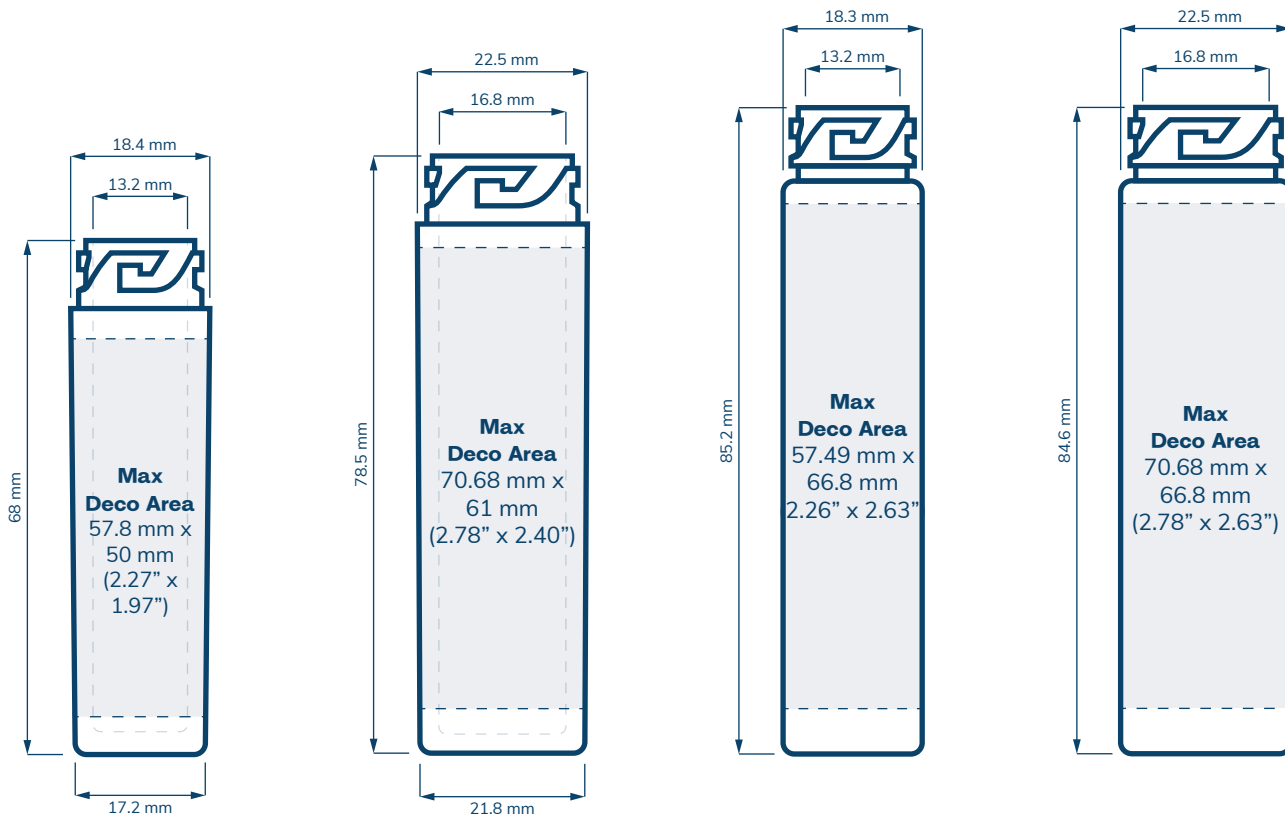

# Vape Cart PET Bottles

CHILD RESISTANT

Our patented vape cart design is an eBottles innovation. With a built in holder designed to keep the cartridge vertical, the vape cart is held steady for display and transport. Our small but mighty vape cart package is child resistant, cost effective and helps keep your product upright and leak free.

Code: #1615, 3" w/ Holder #1811

SIZE	2.66"	3"	3.5"	3.5"
NECK	16/LUG	20/LUG	16/LUG	20/LUG
COLOR				
CASE QTY	1200	1000	2400	2900
PALLET QTY	86,400 pcs	45,000 pcs	58,000 pcs	72,500 pcs
WEB PRICE	\$0.180	\$0.180	\$0.201	Clr \$0.156, Blk/Wht \$0.168
10K+	\$0.162	\$0.162	\$0.181	Clr \$0.141, Blk/Wht \$0.151
25K+	\$0.153	\$0.153	\$0.171	Clr \$0.133, Blk/Wht \$0.143
50K+	\$0.144	\$0.144	\$0.161	Clr \$0.125, Blk/Wht \$0.135

## SPECIFICATIONS

# Vape Cart PET Bottles

CHILD RESISTANT

SIZE	2.66"	3"	3.5"	3.5"
NECK	16/LUG	20/LUG	16/LUG	20/LUG
DIAMETER / HEIGHT OPENING (ID)	18.4 mm / 68 mm 13.2 mm	22.5 mm / 78.5 mm 16.8 mm	18.4 mm / 84.6 mm 13.2 mm	22.5 mm / 84.6 mm 16.8 mm
HEIGHT WITH CHILD RESISTANT (CR) CLOSURES	Straight: 72.50 mm Dome: 72.60 mm Ribbed Text Style: 73 mm	Straight: 83.30 mm Dome: 83.30 mm Ribbed Text Style: 83.60 mm Smooth Pictorial: 83.30 mm Extra Tall: 96.20 mm	Straight: 89.10 mm Dome: 89.20 mm Ribbed Text Style: 89.60 mm	Straight: 89.40 mm Dome: 89.40 mm Ribbed Text Style: 89.70 mm Smooth Pictorial: 89.40 mm Extra Tall: 102.30 mm