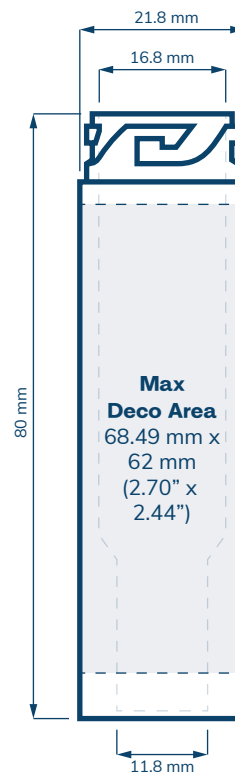

Code: #1615, 3" w/ Holder #1811

SIZE	3.5"	3" w/ Holder
NECK	20 mm	20/LUG
COLOR		
CASE QTY	609	1000
PALLET QTY	32,480 pcs	56,000 pcs
WEB PRICE	\$0.556	\$0.264
10K+	\$0.500	\$0.238
25K+	\$0.472	\$0.225
50K+	\$0.445	\$0.211

	3.5"	3" w/ Holder
SIZE		
NECK	20 mm	20/LUG
DIAMETER / HEIGHT OPENING (ID)	23 mm / 84 mm 13 mm	21.8 mm / 80 mm 16.8 mm
HEIGHT WITH CHILD RESISTANT (CR) CLOSURES	Dome: 88.50 mm Ribbed Pictorial: 90 mm	Straight: 84.80 mm Dome: 84.80 mm Ribbed Text Style: 85.10 mm Straight Pictorial: 84.80 mm Extra Tall: 97.70 mm

20/LUG Extra Tall Smooth

20/LUG Extra Tall Smooth Bamboo

20/LUG Extra Tall Smooth Gold

18mm Dome

20mm Dome

20mm Ribbed Pictorial

Pricing

SIZE	STYLE	COLOR	CASE QTY	WEB PRICE	10K	25K	50K
16/LUG	Ribbed Text Style		9000	\$0.096	\$0.096	\$0.096	\$0.096
	Smooth		2400	\$0.120	\$0.120	\$0.120	\$0.120
	Dome		2400	\$0.120	\$0.120	\$0.120	\$0.120
20/LUG	Ribbed Text Style		7100	\$0.096	\$0.096	\$0.096	\$0.096
	Smooth		1900	\$0.120	\$0.120	\$0.120	\$0.120
	Dome		1900	\$0.120	\$0.120	\$0.120	\$0.120
	Smooth Pictorial		1900	\$0.120	\$0.120	\$0.120	\$0.120
	Extra Tall Smooth		1900	\$0.144	\$0.144	\$0.144	\$0.144
	Extra Tall Smooth		1900	\$0.310	\$0.310	\$0.310	\$0.310
	Extra Tall Smooth		1900	\$0.240	\$0.240	\$0.240	\$0.240
18 mm	Dome		400	\$0.135	\$0.121	\$0.115	\$0.108
20 mm	Dome		400	\$0.156	\$0.141	\$0.133	\$0.125
	Ribbed Pictorial		4100	\$0.203	\$0.183	\$0.173	\$0.162