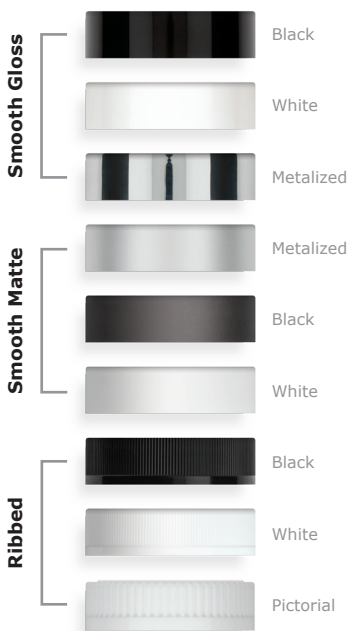

CHILD RESISTANT

	Classic 28	Classic 38	King
SIZE			
NECK	28 mm	38 mm	28 mm
HOLDS	5 x 85 mm (0.5g) Pre-rolls	5 x 85 mm (0.5-1g) Pre-rolls	5 x 110 mm (0.7-1g) Pre-rolls
DIAMETER / HEIGHT OPENING (ID)	35 mm / 89 mm 22 mm	44 mm / 90 mm 31.80 mm	35 mm / 116 mm 22 mm
HEIGHT WITH CHILD RESISTANT (CR) CLOSURES	Straight Sided: 94.08 mm	Straight Sided: 95.08 mm Dome: 102.70 mm	Straight Sided: 121.08 mm

Styles

Finishes

Pricing

SIZE	STYLE	COLOR	CASE QTY	WEB PRICE	10K	25K	50K
24/LUG	Smooth		1900	\$0.150	\$0.120	\$0.120	\$0.120
28 mm	Smooth (Foil Lined)		3024	\$0.168	\$0.156	\$0.144	\$0.132
	Smooth (Foil Lined)		3024	\$0.324	\$0.292	\$0.276	\$0.259
	Ribbed (Foil Lined)		2200	\$0.168	\$0.156	\$0.144	\$0.132
	Ribbed (Teflon Lined)		2200	\$0.264	\$0.240	\$0.225	\$0.211
	Ribbed - Pictorial (Foil Lined)		2500	\$0.144	\$0.130	\$0.123	\$0.115
33 mm	Smooth (PE Lined)		2250	\$0.206	\$0.185	\$0.175	\$0.165
38 mm	Smooth (Foil Lined)		1920	\$0.180	\$0.168	\$0.144	\$0.132
	Smooth (Foil Lined)		1280	\$0.408	\$0.368	\$0.347	\$0.327
	Smooth (Foil Lined)		1200	\$0.541	\$0.487	\$0.460	\$0.433
	Smooth (Teflon Lined)		1500	\$0.300	\$0.270	\$0.256	\$0.228
	Ribbed (Foil Lined)		1300	\$0.180	\$0.168	\$0.144	\$0.132
	Ribbed (Teflon Lined)		1500	\$0.300	\$0.270	\$0.256	\$0.228
	Ribbed - Pictorial (Foil Lined)		1500	\$0.180	\$0.168	\$0.144	\$0.132
	Dome / Smooth (Foil Lined)		1920	\$0.192	\$0.173	\$0.163	\$0.144