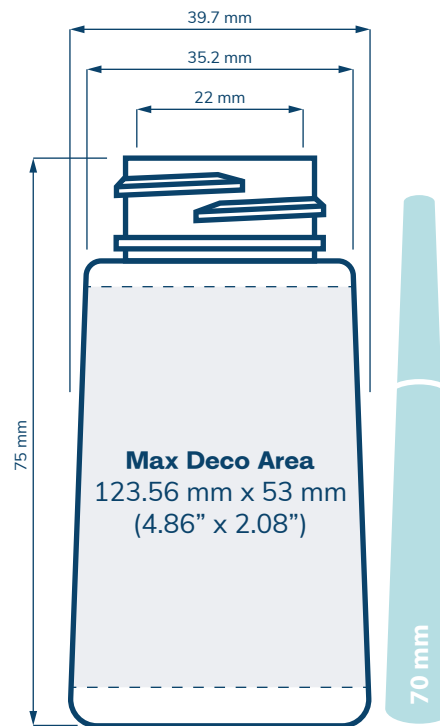

	Mini	Mini Oval	Classic 24
SIZE			
NECK	28 mm	28 mm	24/LUG
HOLDS	5 x 70mm (0.3-0.5g) Pre-rolls	5 x 70mm (0.3-0.5g) Pre-rolls	3 x 85 mm (0.5-1g) Pre-rolls
DIAMETER / HEIGHT OPENING (ID)	35.2 mm / 75 mm 22 mm	35.20 mm & 39.70 mm / 75 mm 22 mm	25.4 mm / 89 mm 20 mm
HEIGHT WITH CHILD RESISTANT (CR) CLOSURES	Straight Sided: 80.08 mm	Straight Sided: 80.08 mm	Straight Sided: 94.08 mm

CHILD RESISTANT

	Classic 28	Classic 38	King
SIZE			
NECK	28 mm	38 mm	28 mm
HOLDS	5 x 85 mm (0.5g) Pre-rolls	5 x 85 mm (0.5-1g) Pre-rolls	5 x 110 mm (0.7-1g) Pre-rolls
DIAMETER / HEIGHT OPENING (ID)	35 mm / 89 mm 22 mm	44 mm / 90 mm 31.80 mm	35 mm / 116 mm 22 mm
HEIGHT WITH CHILD RESISTANT (CR) CLOSURES	Straight Sided: 94.08 mm	Straight Sided: 95.08 mm Dome: 102.70 mm	Straight Sided: 121.08 mm

Side Max Deco Area
108.69mm x 12 mm
(4.27" x 0.47")

Top Max Deco Area
26 mm / 1.02"

33MM SMOOTH SIDED

Side Max Deco Area
124.4 mm x 13 mm
(4.90" x 0.51")

Top Max Deco Area
31 mm / 1.22"

38MM SMOOTH SIDED

Side Max Deco Area
138mm x 13 mm
(5.44" x 0.51")

Top Max Deco Area
32 mm / 1.26"

38MM DOME

Side Max Deco Area
138mm x 7.5 mm
(5.44" x 0.29")

Top Max Deco Area
22 mm / 0.86"

Scale = 1:1

Prices subject to change. eBottles is not liable for any inadvertent inaccuracies in this publication.
Copyright © 2022 eBottles Inc. All Rights Reserved.