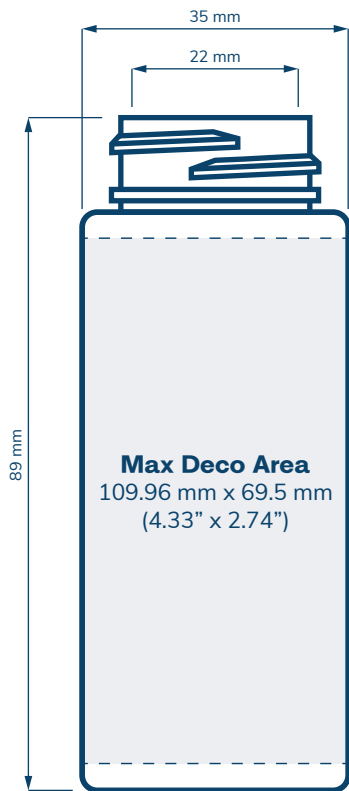

	Mini	Mini Oval	Classic 24
SIZE			
NECK	28 mm	28 mm	24/LUG
HOLDS	5 x 70mm (0.3-0.5g) Pre-rolls	5 x 70mm (0.3-0.5g) Pre-rolls	3 x 85 mm (0.5-1g) Pre-rolls
DIAMETER / HEIGHT OPENING (ID)	35.2 mm / 75 mm 22 mm	35.20 mm & 39.70 mm / 75 mm 22 mm	25.4 mm / 89 mm 20 mm
HEIGHT WITH CHILD RESISTANT (CR) CLOSURES	Straight Sided: 80.08 mm	Straight Sided: 80.08 mm	Straight Sided: 94.08 mm

CHILD RESISTANT

	Classic 28	Classic 38	King
SIZE			
NECK	28 mm	38 mm	28 mm
HOLDS	5 x 85 mm (0.5g) Pre-rolls	5 x 85 mm (0.5-1g) Pre-rolls	5 x 110 mm (0.7-1g) Pre-rolls
DIAMETER / HEIGHT OPENING (ID)	35 mm / 89 mm 22 mm	44 mm / 90 mm 31.80 mm	35 mm / 116 mm 22 mm
HEIGHT WITH CHILD RESISTANT (CR) CLOSURES	Straight Sided: 94.08 mm	Straight Sided: 95.08 mm Dome: 102.70 mm	Straight Sided: 121.08 mm

Side Max Deco Area
108.69mm x 12 mm
(4.27" x 0.47")

Top Max Deco Area
26 mm / 1.02"

33MM SMOOTH SIDED

Side Max Deco Area
124.4 mm x 13 mm
(4.90" x 0.51")

Top Max Deco Area
31 mm / 1.22"

38MM SMOOTH SIDED

Side Max Deco Area
138mm x 13 mm
(5.44" x 0.51")

Top Max Deco Area
32 mm / 1.26"

38MM DOME

Side Max Deco Area
138mm x 7.5 mm
(5.44" x 0.29")

Top Max Deco Area
22 mm / 0.86"

Scale = 1:1

Prices subject to change. eBottles is not liable for any inadvertent inaccuracies in this publication.
Copyright © 2022 eBottles Inc. All Rights Reserved.