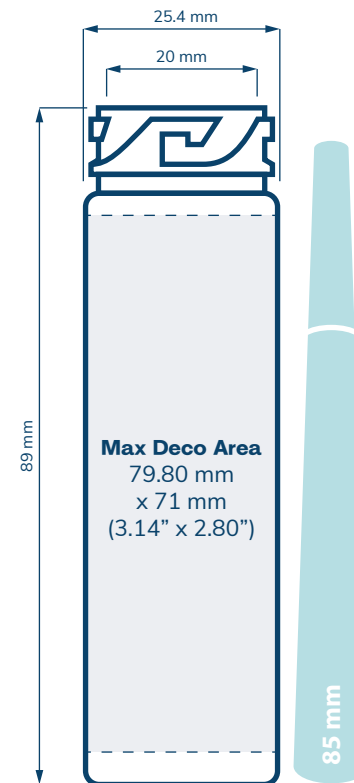

	Mini	Mini Oval	Classic 24
SIZE			
NECK	28 mm	28 mm	24/LUG
HOLDS	5 x 70mm (0.3-0.5g) Pre-rolls	5 x 70mm (0.3-0.5g) Pre-rolls	3 x 85 mm (0.5-1g) Pre-rolls
DIAMETER / HEIGHT OPENING (ID)	35.2 mm / 75 mm 22 mm	35.20 mm & 39.70 mm / 75 mm 22 mm	25.4 mm / 89 mm 20 mm
HEIGHT WITH CHILD RESISTANT (CR) CLOSURES	Straight Sided: 80.08 mm	Straight Sided: 80.08 mm	Straight Sided: 94.08 mm

CHILD RESISTANT

	Classic 28	Classic 38	King
SIZE			
NECK	28 mm	38 mm	28 mm
HOLDS	5 x 85 mm (0.5g) Pre-rolls	5 x 85 mm (0.5-1g) Pre-rolls	5 x 110 mm (0.7-1g) Pre-rolls
DIAMETER / HEIGHT OPENING (ID)	35 mm / 89 mm 22 mm	44 mm / 90 mm 31.80 mm	35 mm / 116 mm 22 mm
HEIGHT WITH CHILD RESISTANT (CR) CLOSURES	Straight Sided: 94.08 mm	Straight Sided: 95.08 mm Dome: 102.70 mm	Straight Sided: 121.08 mm

Side Max Deco Area
108.69mm x 12 mm
(4.27" x 0.47")

Top Max Deco Area
26 mm / 1.02"

33MM SMOOTH SIDED

Side Max Deco Area
124.4 mm x 13 mm
(4.90" x 0.51")

Top Max Deco Area
31 mm / 1.22"

38MM SMOOTH SIDED

Side Max Deco Area
138mm x 13 mm
(5.44" x 0.51")

Top Max Deco Area
32 mm / 1.26"

38MM DOME

Side Max Deco Area
138mm x 7.5 mm
(5.44" x 0.29")

Top Max Deco Area
22 mm / 0.86"

Scale = 1:1

Prices subject to change. eBottles is not liable for any inadvertent inaccuracies in this publication.
Copyright © 2022 eBottles Inc. All Rights Reserved.