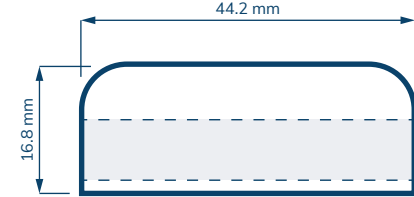

CHILD RESISTANT

	Classic 28	Classic 38	King
SIZE			
NECK	28 mm	38 mm	28 mm
HOLDS	5 x 85 mm (0.5g) Pre-rolls	5 x 85 mm (0.5-1g) Pre-rolls	5 x 110 mm (0.7-1g) Pre-rolls
DIAMETER / HEIGHT OPENING (ID)	35 mm / 89 mm 22 mm	44 mm / 90 mm 31.80 mm	35 mm / 116 mm 22 mm
HEIGHT WITH CHILD RESISTANT (CR) CLOSURES	Straight Sided: 94.08 mm	Straight Sided: 95.08 mm Dome: 102.70 mm	Straight Sided: 121.08 mm

Prices subject to change. eBottles is not liable for any inadvertent inaccuracies in this publication. Copyright © 2022 eBottles Inc. All Rights Reserved.

SPECIFICATIONS

Child Resistant Closures

28MM SMOOTH SIDED

Side Max Deco Area
108.69mm x 12 mm
(4.27" x 0.47")

Top Max Deco Area
26 mm / 1.02"

33MM SMOOTH SIDED

Side Max Deco Area
124.4 mm x 13 mm
(4.90" x 0.51")

Top Max Deco Area
31 mm / 1.22"

38MM SMOOTH SIDED

Side Max Deco Area
138mm x 13 mm
(5.44" x 0.51")

Top Max Deco Area
32 mm / 1.26"

38MM DOME

Side Max Deco Area
138mm x 7.5 mm
(5.44" x 0.29")

Top Max Deco Area
22 mm / 0.86"

Scale = 1:1

Prices subject to change. eBottles is not liable for any inadvertent inaccuracies in this publication.
Copyright © 2022 eBottles Inc. All Rights Reserved.