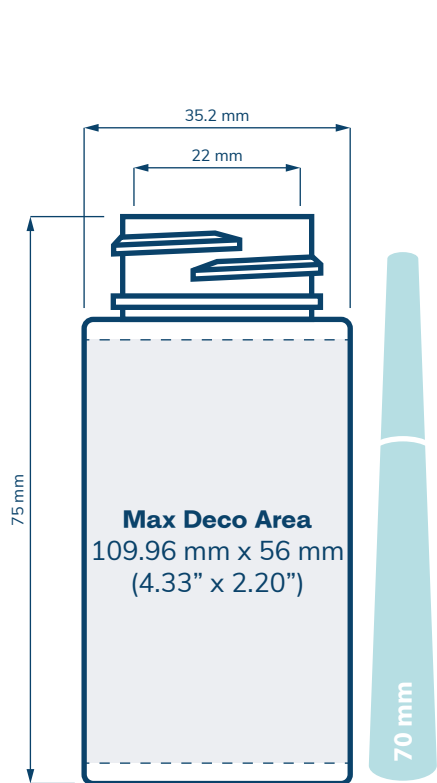

	Mini	Mini Oval	Classic 24
SIZE			
NECK	28 mm	28 mm	24/LUG
HOLDS	5 x 70mm (0.3-0.5g) Pre-rolls	5 x 70mm (0.3-0.5g) Pre-rolls	3 x 85 mm (0.5-1g) Pre-rolls
DIAMETER / HEIGHT OPENING (ID)	35.2 mm / 75 mm 22 mm	35.20 mm & 39.70 mm / 75 mm 22 mm	25.4 mm / 89 mm 20 mm
HEIGHT WITH CHILD RESISTANT (CR) CLOSURES	Straight Sided: 80.08 mm	Straight Sided: 80.08 mm	Straight Sided: 94.08 mm

CHILD RESISTANT

	Classic 28	Classic 38	King
SIZE			
NECK	28 mm	38 mm	28 mm
HOLDS	5 x 85 mm (0.5g) Pre-rolls	5 x 85 mm (0.5-1g) Pre-rolls	5 x 110 mm (0.7-1g) Pre-rolls
DIAMETER / HEIGHT OPENING (ID)	35 mm / 89 mm 22 mm	44 mm / 90 mm 31.80 mm	35 mm / 116 mm 22 mm
HEIGHT WITH CHILD RESISTANT (CR) CLOSURES	Straight Sided: 94.08 mm	Straight Sided: 95.08 mm Dome: 102.70 mm	Straight Sided: 121.08 mm

Side Max Deco Area
108.69mm x 12 mm
(4.27" x 0.47")

Top Max Deco Area
26 mm / 1.02"

33MM SMOOTH SIDED

Side Max Deco Area
124.4 mm x 13 mm
(4.90" x 0.51")

Top Max Deco Area
31 mm / 1.22"

38MM SMOOTH SIDED

Side Max Deco Area
138mm x 13 mm
(5.44" x 0.51")

Top Max Deco Area
32 mm / 1.26"

38MM DOME

Side Max Deco Area
138mm x 7.5 mm
(5.44" x 0.29")

Top Max Deco Area
22 mm / 0.86"

Scale = 1:1

Prices subject to change. eBottles is not liable for any inadvertent inaccuracies in this publication.
Copyright © 2022 eBottles Inc. All Rights Reserved.