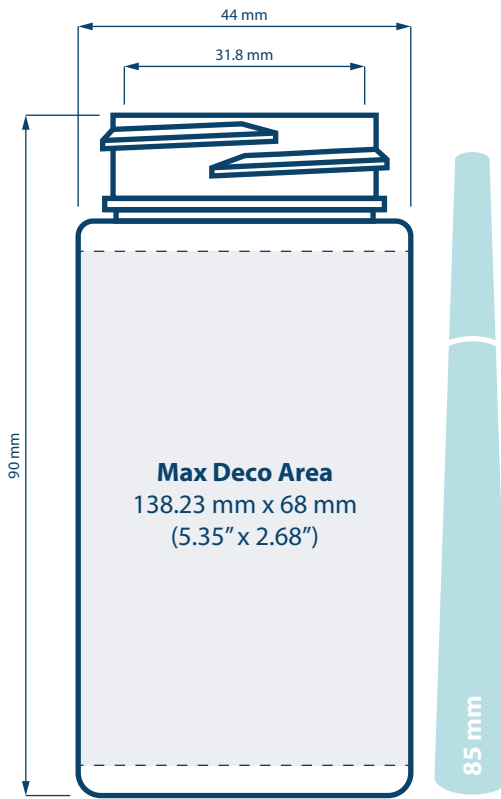

	Mini	Mini Oval	Classic 24
SIZE			
NECK	28 mm	28 mm	24/LUG
HOLDS	5 x 70mm (0.3-0.5g) Pre-rolls	5 x 70mm (0.3-0.5g) Pre-rolls	3 x 85 mm (0.5-1g) Pre-rolls
DIAMETER / HEIGHT OPENING (ID)	35.2 mm / 75 mm 22 mm	35.20 mm & 39.70 mm / 75 mm 22 mm	25.4 mm / 89 mm 20 mm
HEIGHT WITH CHILD RESISTANT (CR) CLOSURES	Straight Sided: 80.08 mm	Straight Sided: 80.08 mm	Straight Sided: 94.08 mm

CHILD RESISTANT

	Classic 28	Classic 38	King
SIZE			
NECK	28 mm	38 mm	28 mm
HOLDS	5 x 85 mm (0.5g) Pre-rolls	5 x 85 mm (0.5-1g) Pre-rolls	5 x 110 mm (0.7-1g) Pre-rolls
DIAMETER / HEIGHT OPENING (ID)	35 mm / 89 mm 22 mm	44 mm / 90 mm 31.80 mm	35 mm / 116 mm 22 mm
HEIGHT WITH CHILD RESISTANT (CR) CLOSURES	Straight Sided: 94.08 mm	Straight Sided: 95.08 mm Dome: 102.70 mm	Straight Sided: 121.08 mm

Side Max Deco Area
108.69mm x 12 mm
(4.27" x 0.47")

Top Max Deco Area
26 mm / 1.02"

33MM SMOOTH SIDED

Side Max Deco Area
124.4 mm x 13 mm
(4.90" x 0.51")

Top Max Deco Area
31 mm / 1.22"

38MM SMOOTH SIDED

Side Max Deco Area
138mm x 13 mm
(5.44" x 0.51")

Top Max Deco Area
32 mm / 1.26"

38MM DOME

Side Max Deco Area
138mm x 7.5 mm
(5.44" x 0.29")

Top Max Deco Area
22 mm / 0.86"

Scale = 1:1

Prices subject to change. eBottles is not liable for any inadvertent inaccuracies in this publication.
Copyright © 2022 eBottles Inc. All Rights Reserved.