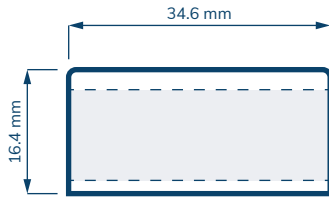

CHILD RESISTANT

	Classic 28	Classic 38	King
SIZE			
NECK	28 mm	38 mm	28 mm
HOLDS	5 x 85 mm (0.5g) Pre-rolls	5 x 85 mm (0.5-1g) Pre-rolls	5 x 110 mm (0.7-1g) Pre-rolls
DIAMETER / HEIGHT OPENING (ID)	35 mm / 89 mm 22 mm	44 mm / 90 mm 31.80 mm	35 mm / 116 mm 22 mm
HEIGHT WITH CHILD RESISTANT (CR) CLOSURES	Straight Sided: 94.08 mm	Straight Sided: 95.08 mm Dome: 102.70 mm	Straight Sided: 121.08 mm

Styles

Finishes

Pricing

SIZE	STYLE	COLOR	CASE QTY	WEB PRICE	10K	25K	50K
24/LUG	Smooth		1900	\$0.150	\$0.120	\$0.120	\$0.120
28 mm	Smooth (Foil Lined)		3024	\$0.168	\$0.156	\$0.144	\$0.132
	Smooth (Foil Lined)		3024	\$0.324	\$0.292	\$0.276	\$0.259
	Ribbed (Foil Lined)		2200	\$0.168	\$0.156	\$0.144	\$0.132
	Ribbed (Teflon Lined)		2200	\$0.264	\$0.240	\$0.225	\$0.211
	Ribbed - Pictorial (Foil Lined)		2500	\$0.144	\$0.130	\$0.123	\$0.115
33 mm	Smooth (PE Lined)		2250	\$0.206	\$0.185	\$0.175	\$0.165
38 mm	Smooth (Foil Lined)		1920	\$0.180	\$0.168	\$0.144	\$0.132
	Smooth (Foil Lined)		1280	\$0.408	\$0.368	\$0.347	\$0.327
	Smooth (Foil Lined)		1200	\$0.541	\$0.487	\$0.460	\$0.433
	Smooth (Teflon Lined)		1500	\$0.300	\$0.270	\$0.256	\$0.228
	Ribbed (Foil Lined)		1300	\$0.180	\$0.168	\$0.144	\$0.132
	Ribbed (Teflon Lined)		1500	\$0.300	\$0.270	\$0.256	\$0.228
	Ribbed - Pictorial (Foil Lined)		1500	\$0.180	\$0.168	\$0.144	\$0.132
	Dome / Smooth (Foil Lined)		1920	\$0.192	\$0.173	\$0.163	\$0.144

Prices subject to change. eBottles is not liable for any inadvertent inaccuracies in this publication. Copyright © 2022 eBottles Inc. All Rights Reserved.

SPECIFICATIONS

Child Resistant Closures

28MM SMOOTH SIDED

Side Max Deco Area
108.69mm x 12 mm
(4.27" x 0.47")

Top Max Deco Area
26 mm / 1.02"

33MM SMOOTH SIDED

Side Max Deco Area
124.4 mm x 13 mm
(4.90" x 0.51")

Top Max Deco Area
31 mm / 1.22"

38MM SMOOTH SIDED

Side Max Deco Area
138mm x 13 mm
(5.44" x 0.51")