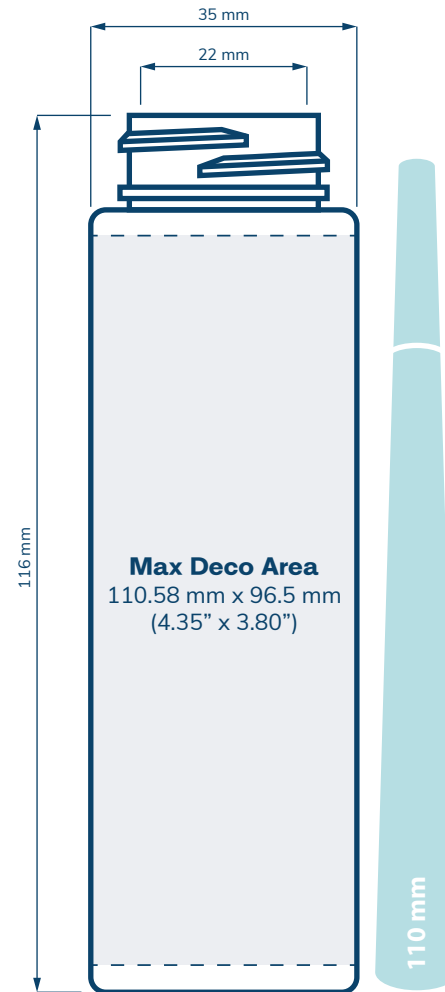

	Mini	Mini Oval	Classic 24
SIZE			
NECK	28 mm	28 mm	24/LUG
HOLDS	5 x 70mm (0.3-0.5g) Pre-rolls	5 x 70mm (0.3-0.5g) Pre-rolls	3 x 85 mm (0.5-1g) Pre-rolls
DIAMETER / HEIGHT OPENING (ID)	35.2 mm / 75 mm 22 mm	35.20 mm & 39.70 mm / 75 mm 22 mm	25.4 mm / 89 mm 20 mm
HEIGHT WITH CHILD RESISTANT (CR) CLOSURES	Straight Sided: 80.08 mm	Straight Sided: 80.08 mm	Straight Sided: 94.08 mm

CHILD RESISTANT

	Classic 28	Classic 38	King
SIZE			
NECK	28 mm	38 mm	28 mm
HOLDS	5 x 85 mm (0.5g) Pre-rolls	5 x 85 mm (0.5-1g) Pre-rolls	5 x 110 mm (0.7-1g) Pre-rolls
DIAMETER / HEIGHT OPENING (ID)	35 mm / 89 mm 22 mm	44 mm / 90 mm 31.80 mm	35 mm / 116 mm 22 mm
HEIGHT WITH CHILD RESISTANT (CR) CLOSURES	Straight Sided: 94.08 mm	Straight Sided: 95.08 mm Dome: 102.70 mm	Straight Sided: 121.08 mm

Side Max Deco Area
108.69mm x 12 mm
(4.27" x 0.47")

Top Max Deco Area
26 mm / 1.02"

33MM SMOOTH SIDED

Side Max Deco Area
124.4 mm x 13 mm
(4.90" x 0.51")

Top Max Deco Area
31 mm / 1.22"

38MM SMOOTH SIDED

Side Max Deco Area
138mm x 13 mm
(5.44" x 0.51")

Top Max Deco Area
32 mm / 1.26"

38MM DOME

Side Max Deco Area
138mm x 7.5 mm
(5.44" x 0.29")

Top Max Deco Area
22 mm / 0.86"

Scale = 1:1

Prices subject to change. eBottles is not liable for any inadvertent inaccuracies in this publication.
Copyright © 2022 eBottles Inc. All Rights Reserved.