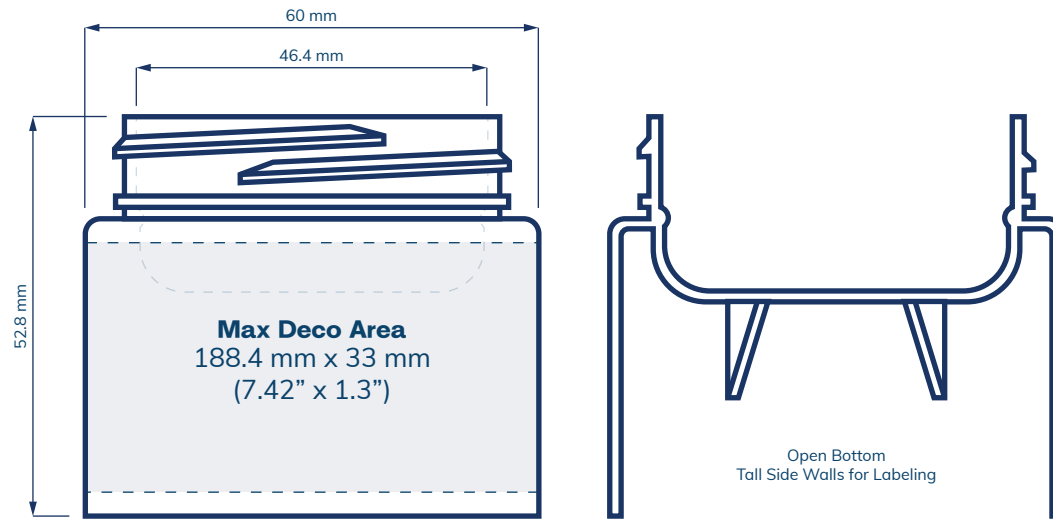

SPECIFICATIONS

1 gram Double Shell PP Jars

CHILD RESISTANT

SIZE	1 gram Double Shell
HOLDS	1 gram
DIAMETER / HEIGHT OPENING (ID)	45 mm / 21.4 mm 28.7 mm
HEIGHT WITH CHILD RESISTANT (CR) CLOSURES	Straight: 57.88 mm Dome: 65.50 mm Extra Tall Straight: 70.58 mm Extra Tall Dome: 75.66 mm

Child Resistant Closures

53MM SMOOTH SIDED

Side Max Deco Area
186 mm x 14 mm
(7.32" x 0.55")

Top Max Deco Area
45 mm / 1.77"

53MM TALL SMOOTH SIDED

Side Max Deco Area
186 mm x 32 mm
(7.32" x 1.26")

Top Max Deco Area
45 mm / 1.77"

53MM EXTRA TALL SMOOTH SIDED

Side Max Deco Area
186 mm x 39.6 mm
(7.32" x 1.56")

Top Max Deco Area
45 mm / 1.77"

Scale = 1:1

Prices subject to change. eBottles is not liable for any inadvertent inaccuracies in this publication. Copyright © 2022 eBottles Inc. All Rights Reserved.

53MM EXTRA TALL DOME

Side Max Deco Area
186 mm x 26 mm
(7.32" x 1.02")

Top Max Deco Area
25 mm / 0.98"

Scale = 1:1

Prices subject to change. eBottles is not liable for any inadvertent inaccuracies in this publication. Copyright © 2022 eBottles Inc. All Rights Reserved.