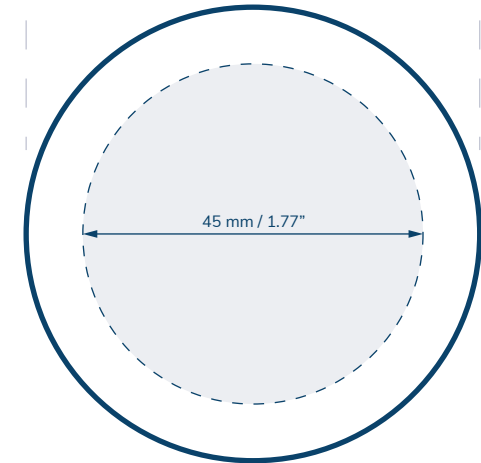

SPECIFICATIONS

1 gram Double Shell PP Jars

CHILD RESISTANT

SIZE	1 gram Double Shell
HOLDS	1 gram
DIAMETER / HEIGHT OPENING (ID)	45 mm / 21.4 mm 28.7 mm
HEIGHT WITH CHILD RESISTANT (CR) CLOSURES	Straight: 57.88 mm Dome: 65.50 mm Extra Tall Straight: 70.58 mm Extra Tall Dome: 75.66 mm

Child Resistant Closures

53MM SMOOTH SIDED

Side Max Deco Area
186 mm x 14 mm
(7.32" x 0.55")

Top Max Deco Area
45 mm / 1.77"

53MM TALL SMOOTH SIDED

Side Max Deco Area
186 mm x 32 mm
(7.32" x 1.26")

Top Max Deco Area
45 mm / 1.77"

53MM EXTRA TALL SMOOTH SIDED

Side Max Deco Area
186 mm x 39.6 mm
(7.32" x 1.56")

Top Max Deco Area
45 mm / 1.77"

Scale = 1:1

Prices subject to change. eBottles is not liable for any inadvertent inaccuracies in this publication. Copyright © 2022 eBottles Inc. All Rights Reserved.

53MM EXTRA TALL DOME

Side Max Deco Area
186 mm x 26 mm
(7.32" x 1.02")

Top Max Deco Area
25 mm / 0.98"

Scale = 1:1

Prices subject to change. eBottles is not liable for any inadvertent inaccuracies in this publication. Copyright © 2022 eBottles Inc. All Rights Reserved.