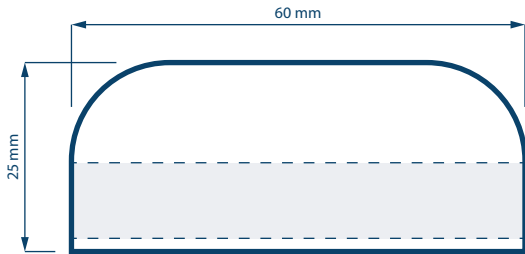

Child Resistant Closures

53MM SMOOTH SIDED

Side Max Deco Area
186 mm x 14 mm
(7.32" x 0.55")

Top Max Deco Area
45 mm / 1.77"

53MM TALL SMOOTH SIDED

Side Max Deco Area
186 mm x 32 mm
(7.32" x 1.26")

Top Max Deco Area
45 mm / 1.77"

53MM EXTRA TALL SMOOTH SIDED

Side Max Deco Area
186 mm x 39.6 mm
(7.32" x 1.56")

Top Max Deco Area
45 mm / 1.77"

Scale = 1:1

Prices subject to change. eBottles is not liable for any inadvertent inaccuracies in this publication. Copyright © 2022 eBottles Inc. All Rights Reserved.

Child Resistant Closures

53MM DOME

Side Max Deco Area
186 mm x 10 mm
(7.32" x 0.39")

Top Max Deco Area
25 mm / 0.98"

53MM TALL DOME

Side Max Deco Area
186 mm x 19 mm
(7.32" x 0.75")

Top Max Deco Area
25 mm / 0.98"

53MM EXTRA TALL DOME

Side Max Deco Area
186 mm x 26 mm
(7.32" x 1.02")

Top Max Deco Area
25 mm / 0.98"

Scale = 1:1

Prices subject to change. eBottles is not liable for any inadvertent inaccuracies in this publication. Copyright © 2022 eBottles Inc. All Rights Reserved.