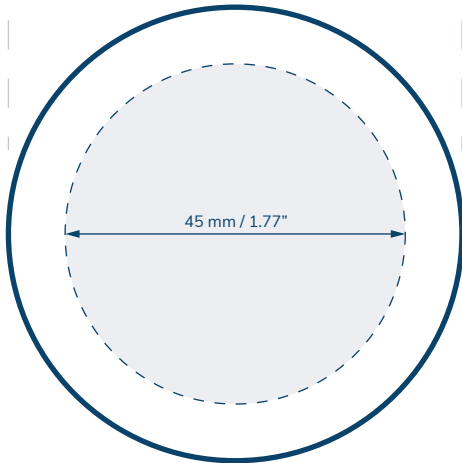

SPECIFICATIONS

1 gram Double Shell PP Jars

CHILD RESISTANT

SIZE	1 gram Double Shell
HOLDS	1 gram
DIAMETER / HEIGHT OPENING (ID)	45 mm / 21.4 mm 28.7 mm
HEIGHT WITH CHILD RESISTANT (CR) CLOSURES	Straight: 57.88 mm Dome: 65.50 mm Extra Tall Straight: 70.58 mm Extra Tall Dome: 75.66 mm

Child Resistant Closures

53MM SMOOTH SIDED

Side Max Deco Area
186 mm x 14 mm
(7.32" x 0.55")

Top Max Deco Area
45 mm / 1.77"

53MM TALL SMOOTH SIDED

Side Max Deco Area
186 mm x 32 mm
(7.32" x 1.26")

Top Max Deco Area
45 mm / 1.77"

53MM EXTRA TALL SMOOTH SIDED

Side Max Deco Area
186 mm x 39.6 mm
(7.32" x 1.56")

Top Max Deco Area
45 mm / 1.77"

Scale = 1:1

Prices subject to change. eBottles is not liable for any inadvertent inaccuracies in this publication. Copyright © 2022 eBottles Inc. All Rights Reserved.

53MM EXTRA TALL DOME

Side Max Deco Area
186 mm x 26 mm
(7.32" x 1.02")

Top Max Deco Area
25 mm / 0.98"

Scale = 1:1

Prices subject to change. eBottles is not liable for any inadvertent inaccuracies in this publication. Copyright © 2022 eBottles Inc. All Rights Reserved.