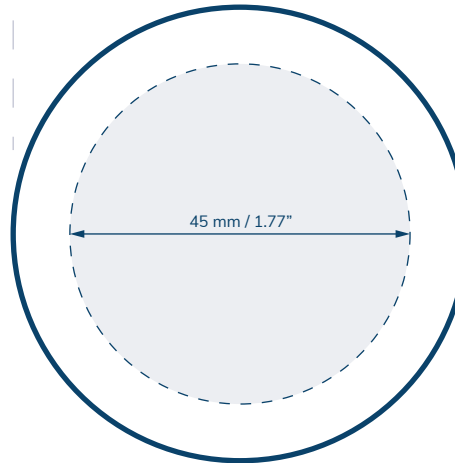

SPECIFICATIONS

1 gram Double Shell PP Jars

CHILD RESISTANT

SIZE	1 gram Double Shell
HOLDS	1 gram
DIAMETER / HEIGHT OPENING (ID)	45 mm / 21.4 mm 28.7 mm
HEIGHT WITH CHILD RESISTANT (CR) CLOSURES	Straight: 57.88 mm Dome: 65.50 mm Extra Tall Straight: 70.58 mm Extra Tall Dome: 75.66 mm

Child Resistant Closures

53MM SMOOTH SIDED

Side Max Deco Area
186 mm x 14 mm
(7.32" x 0.55")

Top Max Deco Area
45 mm / 1.77"

53MM TALL SMOOTH SIDED

Side Max Deco Area
186 mm x 32 mm
(7.32" x 1.26")

Top Max Deco Area
45 mm / 1.77"

53MM EXTRA TALL SMOOTH SIDED

Side Max Deco Area
186 mm x 39.6 mm
(7.32" x 1.56")

Top Max Deco Area
45 mm / 1.77"

Scale = 1:1

Prices subject to change. eBottles is not liable for any inadvertent inaccuracies in this publication. Copyright © 2022 eBottles Inc. All Rights Reserved.

53MM EXTRA TALL DOME

Side Max Deco Area
186 mm x 26 mm
(7.32" x 1.02")

Top Max Deco Area
25 mm / 0.98"

Scale = 1:1

Prices subject to change. eBottles is not liable for any inadvertent inaccuracies in this publication. Copyright © 2022 eBottles Inc. All Rights Reserved.