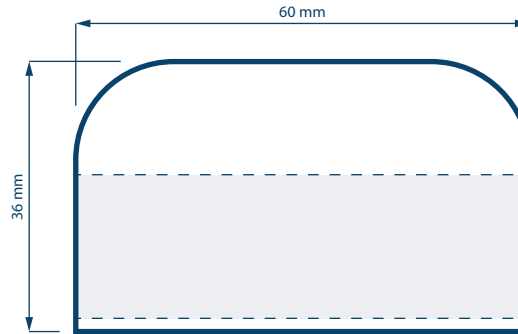

Child Resistant Closures

53MM SMOOTH SIDED

Side Max Deco Area
186 mm x 14 mm
(7.32" x 0.55")

Top Max Deco Area
45 mm / 1.77"

53MM TALL SMOOTH SIDED

Side Max Deco Area
186 mm x 32 mm
(7.32" x 1.26")

Top Max Deco Area
45 mm / 1.77"

53MM EXTRA TALL SMOOTH SIDED

Side Max Deco Area
186 mm x 39.6 mm
(7.32" x 1.56")

Top Max Deco Area
45 mm / 1.77"

Scale = 1:1

Prices subject to change. eBottles is not liable for any inadvertent inaccuracies in this publication. Copyright © 2022 eBottles Inc. All Rights Reserved.

Child Resistant Closures

53MM DOME

Side Max Deco Area
186 mm x 10 mm
(7.32" x 0.39")

Top Max Deco Area
25 mm / 0.98"

53MM TALL DOME

Side Max Deco Area
186 mm x 19 mm
(7.32" x 0.75")

Top Max Deco Area
25 mm / 0.98"

53MM EXTRA TALL DOME

Side Max Deco Area
186 mm x 26 mm
(7.32" x 1.02")

Top Max Deco Area
25 mm / 0.98"

Scale = 1:1

Prices subject to change. eBottles is not liable for any inadvertent inaccuracies in this publication. Copyright © 2022 eBottles Inc. All Rights Reserved.