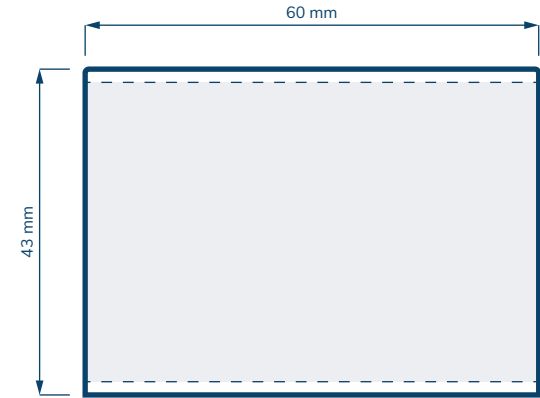

Child Resistant Closures

53MM SMOOTH SIDED

Side Max Deco Area
186 mm x 14 mm
(7.32" x 0.55")

Top Max Deco Area
45 mm / 1.77"

53MM TALL SMOOTH SIDED

Side Max Deco Area
186 mm x 32 mm
(7.32" x 1.26")

Top Max Deco Area
45 mm / 1.77"

53MM EXTRA TALL SMOOTH SIDED

Side Max Deco Area
186 mm x 39.6 mm
(7.32" x 1.56")

Top Max Deco Area
45 mm / 1.77"

Scale = 1:1

Prices subject to change. eBottles is not liable for any inadvertent inaccuracies in this publication. Copyright © 2022 eBottles Inc. All Rights Reserved.

Child Resistant Closures

53MM DOME

Side Max Deco Area
186 mm x 10 mm
(7.32" x 0.39")

Top Max Deco Area
25 mm / 0.98"

53MM TALL DOME

Side Max Deco Area
186 mm x 19 mm
(7.32" x 0.75")

Top Max Deco Area
25 mm / 0.98"

53MM EXTRA TALL DOME

Side Max Deco Area
186 mm x 26 mm
(7.32" x 1.02")

Top Max Deco Area
25 mm / 0.98"

Scale = 1:1

Prices subject to change. eBottles is not liable for any inadvertent inaccuracies in this publication. Copyright © 2022 eBottles Inc. All Rights Reserved.