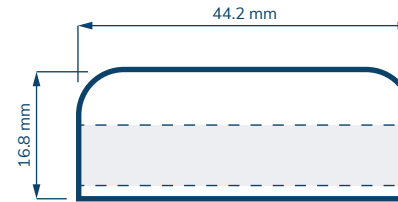

53MM EXTRA TALL SMOOTH SIDED

Side Max Deco Area
186 mm x 39.6 mm
(7.32" x 1.56")

Top Max Deco Area
45 mm / 1.77"

Scale = 1:1

Prices subject to change. eBottles is not liable for any inadvertent inaccuracies in this publication. Copyright © 2022 eBottles Inc. All Rights Reserved.

Child Resistant Closures

53MM DOME

Side Max Deco Area
186 mm x 10 mm
(7.32" x 0.39")

Top Max Deco Area
25 mm / 0.98"

53MM TALL DOME

Side Max Deco Area
186 mm x 19 mm
(7.32" x 0.75")

Top Max Deco Area
25 mm / 0.98"

53MM EXTRA TALL DOME

Side Max Deco Area
186 mm x 26 mm
(7.32" x 1.02")

Top Max Deco Area
25 mm / 0.98"

Scale = 1:1

Prices subject to change. eBottles is not liable for any inadvertent inaccuracies in this publication. Copyright © 2022 eBottles Inc. All Rights Reserved.

Child Resistant Closures

38MM SMOOTH SIDED

Side Max Deco Area
138mm x 13 mm
(5.44" x 0.51")

Top Max Deco Area
32 mm / 1.26"

38MM DOME

Side Max Deco Area
138mm x 7.5 mm
(5.44" x 0.29")

Top Max Deco Area
22 mm / 0.86"