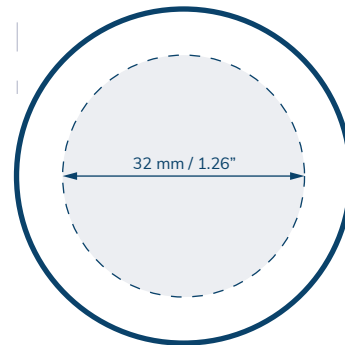

53MM EXTRA TALL SMOOTH SIDED

Side Max Deco Area
186 mm x 39.6 mm
(7.32" x 1.56")

Top Max Deco Area
45 mm / 1.77"

Scale = 1:1

Prices subject to change. eBottles is not liable for any inadvertent inaccuracies in this publication. Copyright © 2022 eBottles Inc. All Rights Reserved.

Child Resistant Closures

53MM DOME

Side Max Deco Area
186 mm x 10 mm
(7.32" x 0.39")

Top Max Deco Area
25 mm / 0.98"

53MM TALL DOME

Side Max Deco Area
186 mm x 19 mm
(7.32" x 0.75")

Top Max Deco Area
25 mm / 0.98"

53MM EXTRA TALL DOME

Side Max Deco Area
186 mm x 26 mm
(7.32" x 1.02")

Top Max Deco Area
25 mm / 0.98"

Scale = 1:1

Prices subject to change. eBottles is not liable for any inadvertent inaccuracies in this publication. Copyright © 2022 eBottles Inc. All Rights Reserved.

Child Resistant Closures

38MM SMOOTH SIDED

Side Max Deco Area
138mm x 13 mm
(5.44" x 0.51")

Top Max Deco Area
32 mm / 1.26"

38MM DOME

Side Max Deco Area
138mm x 7.5 mm
(5.44" x 0.29")

Top Max Deco Area
22 mm / 0.86"