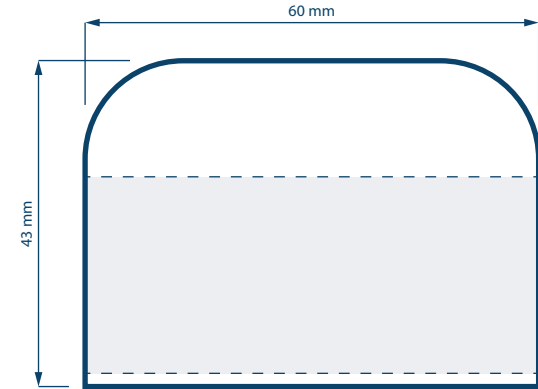

Child Resistant Closures

53MM SMOOTH SIDED

Side Max Deco Area
186 mm x 14 mm
(7.32" x 0.55")

Top Max Deco Area
45 mm / 1.77"

53MM TALL SMOOTH SIDED

Side Max Deco Area
186 mm x 32 mm
(7.32" x 1.26")

Top Max Deco Area
45 mm / 1.77"

53MM EXTRA TALL SMOOTH SIDED

Side Max Deco Area
186 mm x 39.6 mm
(7.32" x 1.56")

Top Max Deco Area
45 mm / 1.77"

Scale = 1:1

Prices subject to change. eBottles is not liable for any inadvertent inaccuracies in this publication. Copyright © 2022 eBottles Inc. All Rights Reserved.

Child Resistant Closures

53MM DOME

Side Max Deco Area
186 mm x 10 mm
(7.32" x 0.39")

Top Max Deco Area
25 mm / 0.98"

53MM TALL DOME

Side Max Deco Area
186 mm x 19 mm
(7.32" x 0.75")

Top Max Deco Area
25 mm / 0.98"

53MM EXTRA TALL DOME

Side Max Deco Area
186 mm x 26 mm
(7.32" x 1.02")

Top Max Deco Area
25 mm / 0.98"

Scale = 1:1

Prices subject to change. eBottles is not liable for any inadvertent inaccuracies in this publication. Copyright © 2022 eBottles Inc. All Rights Reserved.