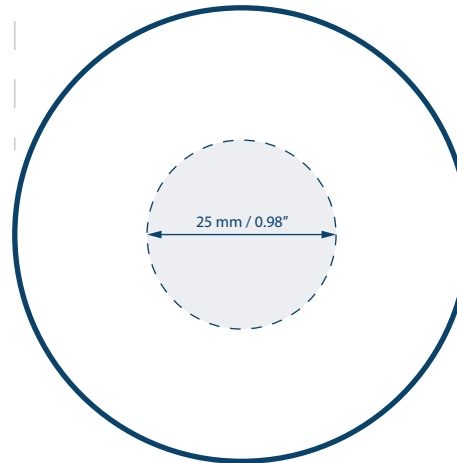

Child Resistant Closures

53MM SMOOTH SIDED

Side Max Deco Area
186 mm x 14 mm
(7.32" x 0.55")

Top Max Deco Area
45 mm / 1.77"

53MM TALL SMOOTH SIDED

Side Max Deco Area
186 mm x 32 mm
(7.32" x 1.26")

Top Max Deco Area
45 mm / 1.77"

53MM EXTRA TALL SMOOTH SIDED

Side Max Deco Area
186 mm x 39.6 mm
(7.32" x 1.56")

Top Max Deco Area
45 mm / 1.77"

Scale = 1:1

Prices subject to change. eBottles is not liable for any inadvertent inaccuracies in this publication. Copyright © 2022 eBottles Inc. All Rights Reserved.

Child Resistant Closures

53MM DOME

Side Max Deco Area
186 mm x 10 mm
(7.32" x 0.39")

Top Max Deco Area
25 mm / 0.98"

53MM TALL DOME

Side Max Deco Area
186 mm x 19 mm
(7.32" x 0.75")

Top Max Deco Area
25 mm / 0.98"

53MM EXTRA TALL DOME

Side Max Deco Area
186 mm x 26 mm
(7.32" x 1.02")

Top Max Deco Area
25 mm / 0.98"

Scale = 1:1

Prices subject to change. eBottles is not liable for any inadvertent inaccuracies in this publication. Copyright © 2022 eBottles Inc. All Rights Reserved.