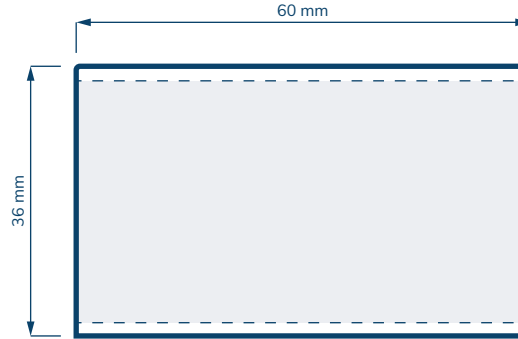

Child Resistant Closures

53MM SMOOTH SIDED

Side Max Deco Area
186 mm x 14 mm
(7.32" x 0.55")

Top Max Deco Area
45 mm / 1.77"

53MM TALL SMOOTH SIDED

Side Max Deco Area
186 mm x 32 mm
(7.32" x 1.26")

Top Max Deco Area
45 mm / 1.77"

53MM EXTRA TALL SMOOTH SIDED

Side Max Deco Area
186 mm x 39.6 mm
(7.32" x 1.56")

Top Max Deco Area
45 mm / 1.77"

Scale = 1:1

Prices subject to change. eBottles is not liable for any inadvertent inaccuracies in this publication. Copyright © 2022 eBottles Inc. All Rights Reserved.

Child Resistant Closures

53MM DOME

Side Max Deco Area
186 mm x 10 mm
(7.32" x 0.39")

Top Max Deco Area
25 mm / 0.98"

53MM TALL DOME

Side Max Deco Area
186 mm x 19 mm
(7.32" x 0.75")

Top Max Deco Area
25 mm / 0.98"

53MM EXTRA TALL DOME

Side Max Deco Area
186 mm x 26 mm
(7.32" x 1.02")

Top Max Deco Area
25 mm / 0.98"

Scale = 1:1

Prices subject to change. eBottles is not liable for any inadvertent inaccuracies in this publication. Copyright © 2022 eBottles Inc. All Rights Reserved.